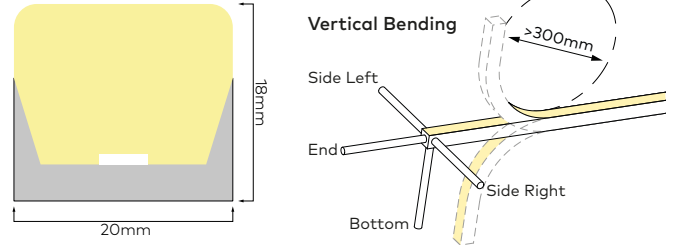

FLEX 20 VERTICAL DOMED WARM DIM

LUMINAIRE SPECIFICATION

Width	20mm
Height	18mm
Maximum length	5m
Cut interval	62.5mm
Minimum bend diameter	>300mm
Material	White silicone
Mounting	Surface
IP Rating	IP67
Protection	UV, flame, salt and chlorine resistant
Standards	EN/AS/NZS 60598-2-1, 62031, 62471
Warranty	5 Years

ORDERING INFORMATION

MODEL	JACKET	CCT	LED TYPE	CABLE ENTRY	CONNECTOR IP	CABLE LENGTH	LENGTH
63S20VD Neon Flex 20 Vertical Domed	1 White	C2718W 2700K - 1800K C3018W 3000K - 1800K	14R 14W/m	E End B Bottom SL Side Left SR Side Right	7 IP67	003 0.3m 010 1m 030 3m 050 5m 100 10m	.XXXX Length in mm
63S20VD	1		14R		7		