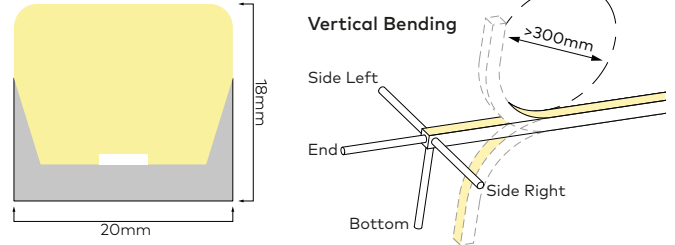

## FLEX 20 VERTICAL DOMED RGBW

### LUMINAIRE SPECIFICATION

<b>Width</b>	20mm
<b>Height</b>	18mm
<b>Maximum length</b>	5m and 10m options
<b>Cut interval</b>	100mm
<b>Minimum bend diameter</b>	>300mm
<b>Material</b>	White silicone
<b>Mounting</b>	Surface
<b>IP Rating</b>	IP67
<b>Protection</b>	UV, flame, salt and chlorine resistant
<b>Standards</b>	EN/AS/NZS 60598-2-1, 62031, 62471
<b>Warranty</b>	5 Years

### LED SPECIFICATION

<b>LED Wattage</b>	16W/m
<b>CCT</b>	See options table below
<b>Lumen package</b>	R : 70lm/m, G : 160lm/m, B : 30lm/m W : 200m/m
<b>Lifetime (L70)</b>	50,000hrs based on LM-80 & TM-21 applicable test data
<b>Driver requirement</b>	Constant voltage
<b>Voltage</b>	24VDC

### ORDERING INFORMATION

MODEL	JACKET	CCT	LED TYPE	CABLE ENTRY	CONNECTOR IP	CABLE LENGTH	LENGTH	
63S20VD Neon Flex 20 Vertical Domed	1	White	<b>RGBW27</b> RGBW-2700K	<b>S16</b> 16W/m (5m max.) <b>L16</b> 16W/m (10m max.)	<b>E</b> End <b>B</b> Bottom <b>SL</b> Side Left <b>SR</b> Side Right	<b>7</b> IP67	<b>003</b> 0.3m	<b>.XXXX</b> Length in mm
			<b>RGBW30</b> RGBW-3000K				<b>010</b> 1m	
			<b>RGBW40</b> RGBW-4000K				<b>030</b> 3m	
			<b>RGBW60</b> RGBW-6000K				<b>050</b> 5m	
							<b>100</b> 10m	
<b>63S20VD</b>	<b>1</b>				<b>7</b>			