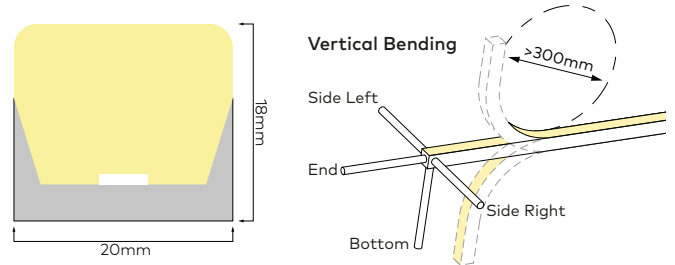

FLEX 20 VERTICAL DOMED HIGH OUTPUT

LUMINAIRE SPECIFICATION

| | |
|------------------------------|--|
| Width | 20mm |
| Height | 18mm |
| Maximum length | 10W/m and 13.5W/m : 5m 12W/m : 15m |
| Cut interval | 10W/m and 13.5W/m : 62.5mm 12W/m : 50mm |
| Minimum bend diameter | >300mm |
| Material | White silicone |
| Mounting | Surface |
| IP Rating | IP67 |
| Protection | UV, flame, salt and chlorine resistant |
| Standards | EN/AS/NZS 60598-2-1, 62031, 62471 |
| Warranty | 5 Years |

LED SPECIFICATION

| | | | |
|---------------------------|---|----------|----------|
| LED Wattage | 10W/m , 12W/m and 13.5W/m options | | |
| CCT | See options table below | | |
| CRI | >80Ra and >90Ra options | | |
| Lumen package | | CRI >80 | CRI >90 |
| | 10W/m | 870lm/m | 785lm/m |
| | 12W/m | 820lm/m | 740lm/m |
| | 13.5W/m | 1220lm/m | 1100lm/m |
| Binning | 3 Step | | |
| Lifetime (L70) | 50,000hrs based on LM-80 & TM-21 applicable test data | | |
| Driver requirement | Constant voltage | | |
| Voltage | 24VDC | | |

ORDERING INFORMATION

| MODEL | JACKET | CRI | CCT | LED TYPE | CABLE ENTRY | CONNECTOR IP | CABLE LENGTH | LENGTH |
|--|---------|-----------|-------------|-----------|--|--------------|--------------|--------------|
| 63S20VD Neon Flex 20 Vertical Domed | 1 White | B CRI >80 | 18 1800K | S10 10W/m | E End B Bottom SL Side Left SR Side Right | 7 IP67 | 003 0.3m | .XXXX |
| | | | 24 2400K | S12 12W/m | | | 010 1m | Length in mm |
| | | 27 2700K | S13 13.5W/m | 030 3m | | | | |
| | | 30 3000K | | 050 5m | | | | |
| | | 35 3500K | | 100 10m | | | | |
| | | 40 4000K | | | | | | |
| | | 60 6000K | | | | | | |
| | | | | | | | | |
| 63S20VD | 1 | | | | 7 | | | |