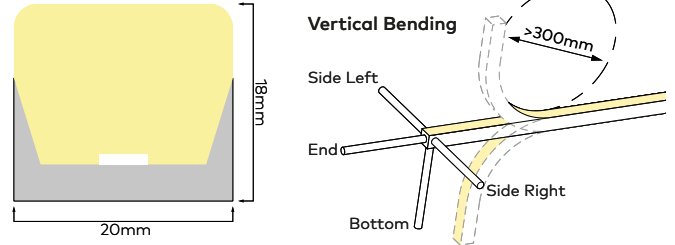

FLEX 20 VERTICAL DOMED DMX PIXEL RGBW

LUMINAIRE SPECIFICATION

Width	20mm
Height	18mm
Maximum length	5m with 10m input cable 8m with 0.5m input cable
Cut interval	100mm
Minimum bend diameter	>300mm
Material	White silicone
Mounting	Surface
IP Rating	IP67
Protection	UV, flame, salt and chlorine resistant
Standards	EN/AS/NZS 60598-2-1, 62031, 62471
Warranty	5 Years

LED SPECIFICATION

LED Wattage	16W/m
LED Type	DMX Pixel
LED Qty	60 LEDs/m
Pixel Qty	10 Pixels/m
CCT	See options table below
Lifetime (L70)	50,000hrs based on LM-80 & TM-21 applicable test data
Driver requirement	Constant voltage
Voltage	24VDC

ORDERING INFORMATION

MODEL	JACKET	CCT	LED TYPE	CABLE ENTRY	CONNECTOR IP	CABLE LENGTH	LENGTH
63S20VD Neon Flex 20 Vertical Domed	1 White	RGBW27 RGBW-2700K RGBW30 RGBW-3000K RGBW40 RGBW-4000K RGBW60 RGBW-6000K	DMX10P16 16W/m 10P/m	E End B Bottom SL Side Left SR Side Right	7 IP67	003 0.3m 010 1m 030 3m 050 5m 100 10m	.XXXX Length in mm
63S20VD	1		DMX10P16		7		