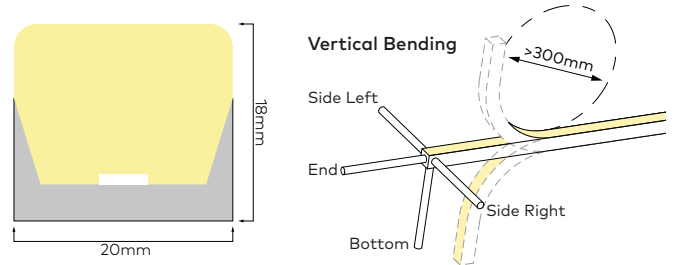

FLEX 20 VERTICAL DOMED DMX PIXEL TUNABLE

LUMINAIRE SPECIFICATION

Width	20mm
Height	18mm
Maximum length	5m with 10m input cable 8m with 0.5m input cable
Cut interval	125mm
Minimum bend diameter	>300mm
Material	White silicone
Mounting	Surface
IP Rating	IP67
Protection	UV, flame, salt and chlorine resistant
Standards	EN/AS/NZS 60598-2-1, 62031, 62471
Warranty	5 Years

LED SPECIFICATION

LED Wattage	13W/m
LED Type	DMX Pixel
LED Qty	64 LEDs/m
Pixel Qty	16 Pixels/m
CCT	See options table below
Binning	3 Step
Lifetime (L70)	50,000hrs based on LM-80 & TM-21 applicable test data
Driver requirement	Constant voltage
Voltage	24VDC

ORDERING INFORMATION

MODEL	JACKET	CCT	CCT	LED TYPE	CABLE ENTRY	CONNECTOR IP	CABLE LENGTH	LENGTH	
63S20VD Neon Flex 20 Vertical Domed	1 White	C18	1800K	24 2400K	CTDMX16P13 13W/m 16P/m	7 IP67	003	0.3m	.XXXX Length in mm
		C24	2400K	27 2700K			010	1m	
		C27	2700K	30 3000K			030	3m	
		C30	3000K	35 3500K			050	5m	
		C35	3500K	40 4000K			100	10m	
		C40	4000K	60 6000K					
63S20VD	1			CTDMX16P13		7			