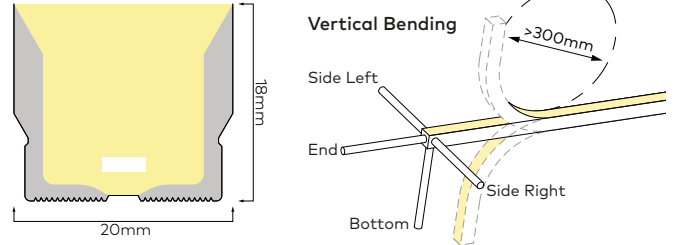

FLEX 20 VERTICAL RGBW

LUMINAIRE SPECIFICATION

Width	20mm
Height	18mm
Maximum length	5m and 10m options
Cut interval	100mm
Minimum bend diameter	>300mm
Material	White silicone
Mounting	Surface
IP Rating	IP67
Protection	UV, flame, salt and chlorine resistant
Standards	EN/AS/NZS 60598-2-1, 62031, 62471
Warranty	5 Years

LED SPECIFICATION

LED Wattage	16W/m
CCT	See options table below
Lumen package	R : 70lm/m, G : 160lm/m, B : 30lm/m W : 200m/m
Lifetime (L70)	50,000hrs based on LM-80 & TM-21 applicable test data
Driver requirement	Constant voltage
Voltage	24VDC

ORDERING INFORMATION

MODEL	JACKET	CCT	LED TYPE	CABLE ENTRY	CONNECTOR IP	CABLE LENGTH	LENGTH	
63S20V Neon Flex 20 Vertical Flat	1 White	RGBW27	RGBW-2700K	S16 16W/m (5m max.)	E End	7 IP67	003 0.3m	.XXXX Length in mm
		RGBW30	RGBW-3000K	L16 16W/m (10m max.)	B Bottom		010 1m	
		RGBW40	RGBW-4000K		SL Side Left		030 3m	
		RGBW60	RGBW-6000K		SR Side Right		050 5m	
							100 10m	
63S20V	1				7			