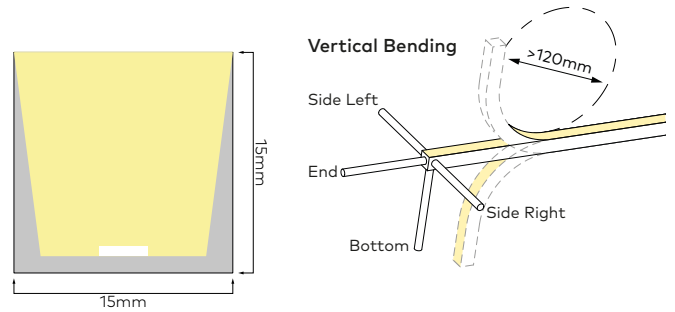

FLEX 15 VERTICAL WARM DIM

LUMINAIRE SPECIFICATION

Width	15mm
Height	15mm
Maximum length	5m
Cut interval	62.5mm
Minimum bend diameter	>120mm
Material	White silicone
Mounting	Surface
IP Rating	IP67
Protection	UV, flame, salt and chlorine resistant
Standards	EN/AS/NZS 60598-2-1, 62031, 62471
Warranty	5 Years

ORDERING INFORMATION

MODEL	JACKET	CCT	LED TYPE	CABLE ENTRY	CONNECTOR IP	CABLE LENGTH	LENGTH
63S15V Neon Flex 15 Vertical	1 White	C2718W 2700K - 1800K C3018W 3000K - 1800K	14R 14W/m	E End B Bottom SL Side Left SR Side Right	7 IP67	003 0.3m 010 1m 030 3m 050 5m 100 10m	.XXXX Length in mm
63S15V	1		14R		7		