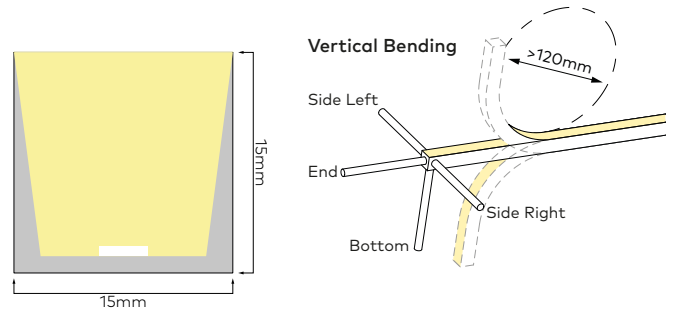

FLEX 15 VERTICAL RGBW

LUMINAIRE SPECIFICATION

Width	15mm
Height	15mm
Maximum length	5m and 10m options
Cut interval	100mm
Minimum bend diameter	>120mm
Material	White silicone
Mounting	Surface
IP Rating	IP67
Protection	UV, flame, salt and chlorine resistant
Standards	EN/AS/NZS 60598-2-1, 62031, 62471
Warranty	5 Years

LED SPECIFICATION

LED Wattage	16W/m
CCT	See options table below
Lumen package RGBW	R : 70lm/m, G : 150lm/m, B : 30lm/m W : 200m/m
Lifetime (L70)	50,000hrs based on LM-80 & TM-21 applicable test data
Driver requirement	Constant voltage
Voltage	24VDC

ORDERING INFORMATION

MODEL	JACKET	CCT	LED TYPE	CABLE ENTRY	CONNECTOR IP	CABLE LENGTH	LENGTH	
63S15V Neon Flex 15 Vertical	1 White	RGBW27	RGBW-2700K	S16 16W/m (5m max.)	E End	7 IP67	003 0.3m	.XXXX Length in mm
		RGBW30	RGBW-3000K	L16 16W/m (10m max.)	B Bottom		010 1m	
		RGBW40	RGBW-4000K		SL Side Left		030 3m	
		RGBW60	RGBW-6000K		SR Side Right		050 5m	
							100 10m	
63S15V	1				7			