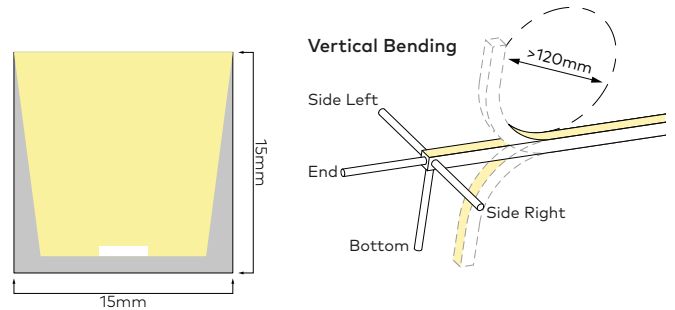

FLEX 15 VERTICAL RGB

LUMINAIRE SPECIFICATION

Width	15mm
Height	15mm
Maximum length	5m and 13m options
Cut interval	100mm
Minimum bend diameter	>120mm
Material	White silicone
Mounting	Surface
IP Rating	IP67
Protection	UV, flame, salt and chlorine resistant
Standards	EN/AS/NZS 60598-2-1, 62031, 62471
Warranty	5 Years

LED SPECIFICATION

LED Wattage	12W/m
CCT	RGB
Lumen package RGB	R : 70lm/m, G : 150lm/m, B : 30lm/m
Lifetime (L70)	50,000hrs based on LM-80 & TM-21 applicable test data
Driver requirement	Constant voltage
Voltage	24VDC

ORDERING INFORMATION

MODEL	JACKET	CCT	LED TYPE	CABLE ENTRY	CONNECTOR IP	CABLE LENGTH	LENGTH
63S15V Neon Flex 15 Vertical	1 White	RGB RGB	S12 12W/m (5m max.) L12 12W/m (13m max.)	E End B Bottom SL Side Left SR Side Right	7 IP67	003 0.3m 010 1m 030 3m 050 5m 100 10m	.XXXX Length in mm
63S15V	1	RGB			7		