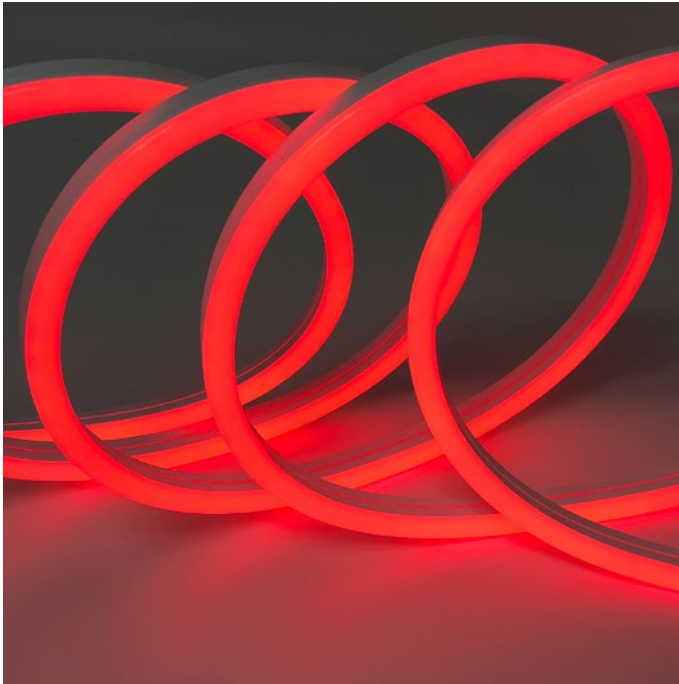

FLEX 12 HORIZONTAL RGBW

Horizontal Bending

LUMINAIRE SPECIFICATION

Width	12mm / 15mm
Height	25mm
Maximum length	5m and 10m options
Cut interval	100mm
Minimum bend diameter	>120mm
Material	White silicone
Mounting	Surface
IP Rating	IP67
Protection	UV, flame, salt and chlorine resistant
Standards	EN/AS/NZS 60598-2-1, 62031, 62471
Warranty	5 Years

LED SPECIFICATION

LED Wattage	16W/m
CCT	See options table below
Lumen package	R : 45lm/m, G : 100lm/m, B : 20lm/m W : 125m/m
Lifetime (L70)	50,000hrs based on LM-80 & TM-21 applicable test data
Driver requirement	Constant voltage
Voltage	24VDC

ORDERING INFORMATION

MODEL	JACKET	CCT	LED TYPE	CABLE ENTRY	CONNECTOR IP	CABLE LENGTH	LENGTH
63S12H Neon Flex 12 Horizontal	1 White	RGBW27 RGBW-2700K RGBW30 RGBW-3000K RGBW40 RGBW-4000K RGBW60 RGBW-6000K	S16 16W/m (5m max.) L16 16W/m (10m max.)	E End B Bottom SL Side Left SR Side Right	7 IP67	003 0.3m 010 1m 030 3m 050 5m 100 10m	.XXXX Length in mm
63S12H	1				7		