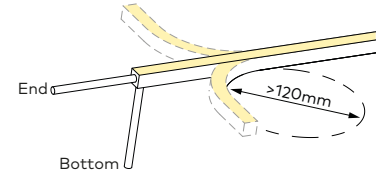

FLEX 12 HORIZONTAL RGBW

Horizontal Bending

LUMINAIRE SPECIFICATION

Width	12mm / 15mm
Height	25mm
Maximum length	5m and 10m options
Cut interval	100mm
Minimum bend diameter	>120mm
Material	White silicone
Mounting	Surface
IP Rating	IP67
Protection	UV, flame, salt and chlorine resistant
Standards	EN/AS/NZS 60598-2-1, 62031, 62471
Warranty	5 Years

LED SPECIFICATION

LED Wattage	16W/m
CCT	See options table below
Lumen package	R : 45lm/m, G : 100lm/m, B : 20lm/m W : 125m/m
Lifetime (L70)	50,000hrs based on LM-80 & TM-21 applicable test data
Driver requirement	Constant voltage
Voltage	24VDC

ORDERING INFORMATION

MODEL	JACKET	CCT	LED TYPE	CABLE ENTRY	CONNECTOR IP	CABLE LENGTH	LENGTH
63S12H Neon Flex 12 Horizontal	1 White	RGBW27 RGBW-2700K RGBW30 RGBW-3000K RGBW40 RGBW-4000K RGBW60 RGBW-6000K	S16 16W/m (5m max.) L16 16W/m (10m max.)	E End B Bottom SL Side Left SR Side Right	7 IP67	003 0.3m 010 1m 030 3m 050 5m 100 10m	.XXXX Length in mm
63S12H	1				7		