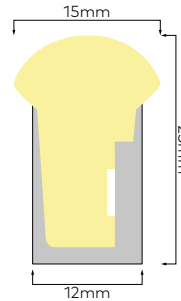

FLEX 12 HORIZONTAL RGBW

Horizontal Bending

LUMINAIRE SPECIFICATION

Width	12mm / 15mm
Height	25mm
Maximum length	5m and 10m options
Cut interval	100mm
Minimum bend diameter	>120mm
Material	White silicone
Mounting	Surface
IP Rating	IP67
Protection	UV, flame, salt and chlorine resistant
Standards	EN/AS/NZS 60598-2-1, 62031, 62471
Warranty	5 Years

LED SPECIFICATION

LED Wattage	16W/m
CCT	See options table below
Lumen package	R : 45lm/m, G : 100lm/m, B : 20lm/m W : 125m/m
Lifetime (L70)	50,000hrs based on LM-80 & TM-21 applicable test data
Driver requirement	Constant voltage
Voltage	24VDC

ORDERING INFORMATION

MODEL	JACKET	CCT	LED TYPE	CABLE ENTRY	CONNECTOR IP	CABLE LENGTH	LENGTH
63S12H Neon Flex 12 Horizontal	1 White	RGBW27 RGBW-2700K RGBW30 RGBW-3000K RGBW40 RGBW-4000K RGBW60 RGBW-6000K	S16 16W/m (5m max.) L16 16W/m (10m max.)	E End B Bottom SL Side Left SR Side Right	7 IP67	003 0.3m 010 1m 030 3m 050 5m 100 10m	.XXXX Length in mm
63S12H	1				7		