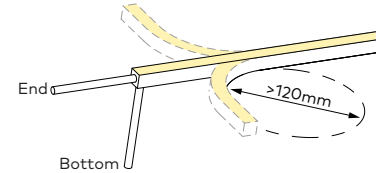

## FLEX 12 HORIZONTAL RGB

Horizontal Bending

### LUMINAIRE SPECIFICATION

Width	12mm / 15mm
Height	25mm
Maximum length	RGB : 5m and 13m options
Cut interval	100mm
Minimum bend diameter	>120mm
Material	White silicone
Mounting	Surface
IP Rating	IP67
Protection	UV, flame, salt and chlorine resistant
Standards	EN/AS/NZS 60598-2-1, 62031, 62471
Warranty	5 Years

### ORDERING INFORMATION

MODEL	JACKET	CCT	LED TYPE	CABLE ENTRY	CONNECTOR IP	CABLE LENGTH	LENGTH
63S12H Neon Flex 12 Horizontal	1 White	RGB RGB	S12 12W/m (5m max.) L12 12W/m (13m max.)	E End B Bottom SL Side Left SR Side Right	7 IP67	003 0.3m 010 1m 030 3m 050 5m 100 10m	.XXXX Length in mm
63S12H	1	RGB			7		