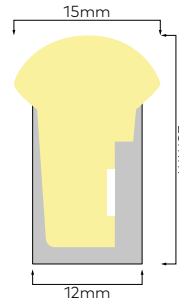

## FLEX 12 HORIZONTAL RGB

Horizontal Bending

### LUMINAIRE SPECIFICATION

Width	12mm / 15mm
Height	25mm
Maximum length	RGB : 5m and 13m options
Cut interval	100mm
Minimum bend diameter	>120mm
Material	White silicone
Mounting	Surface
IP Rating	IP67
Protection	UV, flame, salt and chlorine resistant
Standards	EN/AS/NZS 60598-2-1, 62031, 62471
Warranty	5 Years

### ORDERING INFORMATION

MODEL	JACKET	CCT	LED TYPE	CABLE ENTRY	CONNECTOR IP	CABLE LENGTH	LENGTH
63S12H Neon Flex 12 Horizontal	1 White	RGB RGB	S12 12W/m (5m max.) L12 12W/m (13m max.)	E End B Bottom SL Side Left SR Side Right	7 IP67	003 0.3m 010 1m 030 3m 050 5m 100 10m	.XXXX Length in mm
63S12H	1	RGB			7		