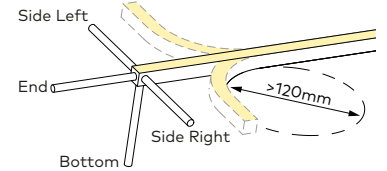

FLEX 10 HORIZONTAL RGB

Horizontal Bending

LUMINAIRE SPECIFICATION

Width	10mm
Height	20mm
Maximum length	5m and 13m options
Cut interval	100mm
Minimum bend diameter	>120mm
Material	White silicone
Mounting	Surface
IP Rating	IP67
Protection	UV, flame, salt and chlorine resistant
Standards	EN/AS/NZS 60598-2-1, 62031, 62471
Warranty	5 Years

ORDERING INFORMATION

MODEL	JACKET	CCT	LED TYPE	CABLE ENTRY	CONNECTOR IP	CABLE LENGTH	LENGTH
63S10H Neon Flex 10 Horizontal	1 White	RGB RGB	S12 12W/m (5m max.)	E End	7 IP67	003 0.3m	.XXXX
			L12 12W/m (13m max.)	B Bottom		010 1m	Length in mm
				SL Side Left		030 3m	
				SR Side Right		050 5m	
						100 10m	
63S10H	1				7		