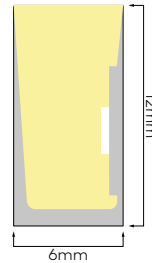

FLEX 6 HORIZONTAL

Horizontal Bending

LUMINAIRE SPECIFICATION

Width	6mm
Height	12mm
Maximum length	5W/m : 10m 10W/m : 5m and 10m options
Cut interval	50mm
Minimum bend diameter	>50mm
Material	White silicone
Mounting	Surface
IP Rating	IP67
Protection	UV, flame, salt and chlorine resistant
Standards	EN/AS/NZS 60598-2-1, 62031, 62471
Warranty	5 Years

LED SPECIFICATION

LED Wattage	5W/m and 10W/m options
CCT	See options table below
CRI	>90Ra
Lumen package	5W/m : 150lm/m 10W/m : 270lm/m
Binning	3 Step
Lifetime (L70)	50,000hrs based on LM-80 & TM-21 applicable test data
Driver requirement	Constant voltage
Voltage	24VDC

ORDERING INFORMATION

MODEL	JACKET	CRI	CCT	LED TYPE	CABLE ENTRY	CONNECTOR IP	CABLE LENGTH	LENGTH
63S06H Neon Flex 6 Horizontal	1 White	C CRI >90	18 1800K 24 2400K 27 2700K 30 3000K 35 3500K 40 4000K 60 6000K	S05 5W/m S10 10W/m (5m max.) L10 10W/m (10m max.)	E End	7 IP67	003 0.3m 010 1m 030 3m 050 5m 100 10m	.XXXX Length in mm
63S06H	1	C			E	7		