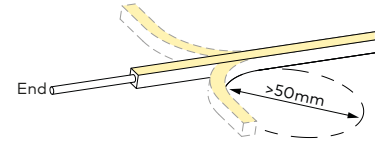

FLEX 6 HORIZONTAL

Horizontal Bending

LUMINAIRE SPECIFICATION

Width	6mm
Height	12mm
Maximum length	5W/m : 10m 10W/m : 5m and 10m options
Cut interval	50mm
Minimum bend diameter	>50mm
Material	White silicone
Mounting	Surface
IP Rating	IP67
Protection	UV, flame, salt and chlorine resistant
Standards	EN/AS/NZS 60598-2-1, 62031, 62471
Warranty	5 Years

LED SPECIFICATION

LED Wattage	5W/m and 10W/m options
CCT	See options table below
CRI	>90Ra
Lumen package	5W/m : 150lm/m 10W/m : 270lm/m
Binning	3 Step
Lifetime (L70)	50,000hrs based on LM-80 & TM-21 applicable test data
Driver requirement	Constant voltage
Voltage	24VDC

ORDERING INFORMATION

MODEL	JACKET	CRI	CCT	LED TYPE	CABLE ENTRY	CONNECTOR IP	CABLE LENGTH	LENGTH
63S06H Neon Flex 6 Horizontal	1 White	C CRI >90	18 1800K 24 2400K 27 2700K 30 3000K 35 3500K 40 4000K 60 6000K	S05 5W/m S10 10W/m (5m max.) L10 10W/m (10m max.)	E End	7 IP67	003 0.3m 010 1m 030 3m 050 5m 100 10m	.XXXX Length in mm
63S06H	1	C			E	7		