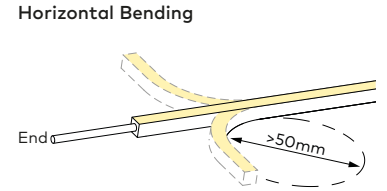

FLEX 6 HORIZONTAL HIGH OUTPUT

LUMINAIRE SPECIFICATION

Width	6mm
Height	12mm
Maximum length	10m
Cut interval	50mm
Minimum bend diameter	>50mm
Material	White silicone
Mounting	Surface
IP Rating	IP67
Protection	UV, flame, salt and chlorine resistant
Standards	EN/AS/NZS 60598-2-1, 62031, 62471
Warranty	5 Years

LED SPECIFICATION

LED Wattage	10W/m
CCT	See options table below
CRI	>80R and >90Ra options
Lumen package	CRI >80 : 360lm/m CRI >90 : 330lm/m
Binning	3 Step
Lifetime (L70)	50,000hrs based on LM-80 & TM-21 applicable test data
Driver requirement	Constant voltage
Voltage	24VDC

ORDERING INFORMATION

MODEL	JACKET	CRI	CCT	LED TYPE	CABLE ENTRY	CONNECTOR IP	CABLE LENGTH	LENGTH
63S06HOH Neon Flex 6 Horizontal	1 White	B CRI >80	18 1800K	S10 10W/m	E End	7 IP67	003 0.3m	.XXXX
			24 2400K				010 1m	Length in mm
		27 2700K	030 3m					
		30 3000K	050 5m					
		35 3500K	100 10m					
		40 4000K						
		60 6000K						
		63S06HOH	1					