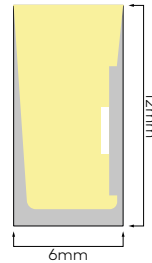

FLEX 6 HORIZONTAL HIGH OUTPUT

LUMINAIRE SPECIFICATION

Width	6mm
Height	12mm
Maximum length	10m
Cut interval	50mm
Minimum bend diameter	>50mm
Material	White silicone
Mounting	Surface
IP Rating	IP67
Protection	UV, flame, salt and chlorine resistant
Standards	EN/AS/NZS 60598-2-1, 62031, 62471
Warranty	5 Years

LED SPECIFICATION

LED Wattage	10W/m
CCT	See options table below
CRI	>80R and >90Ra options
Lumen package	CRI >80 : 360lm/m CRI >90 : 330lm/m
Binning	3 Step
Lifetime (L70)	50,000hrs based on LM-80 & TM-21 applicable test data
Driver requirement	Constant voltage
Voltage	24VDC

ORDERING INFORMATION

MODEL	JACKET	CRI	CCT	LED TYPE	CABLE ENTRY	CONNECTOR IP	CABLE LENGTH	LENGTH
63S06HOH Neon Flex 6 Horizontal	1 White	B CRI >80	18 1800K	S10 10W/m	E End	7 IP67	003 0.3m	.XXXX
			24 2400K				010 1m	Length in mm
		27 2700K	030 3m					
		30 3000K	050 5m					
		35 3500K	100 10m					
		40 4000K						
		60 6000K						
		63S06HOH	1					