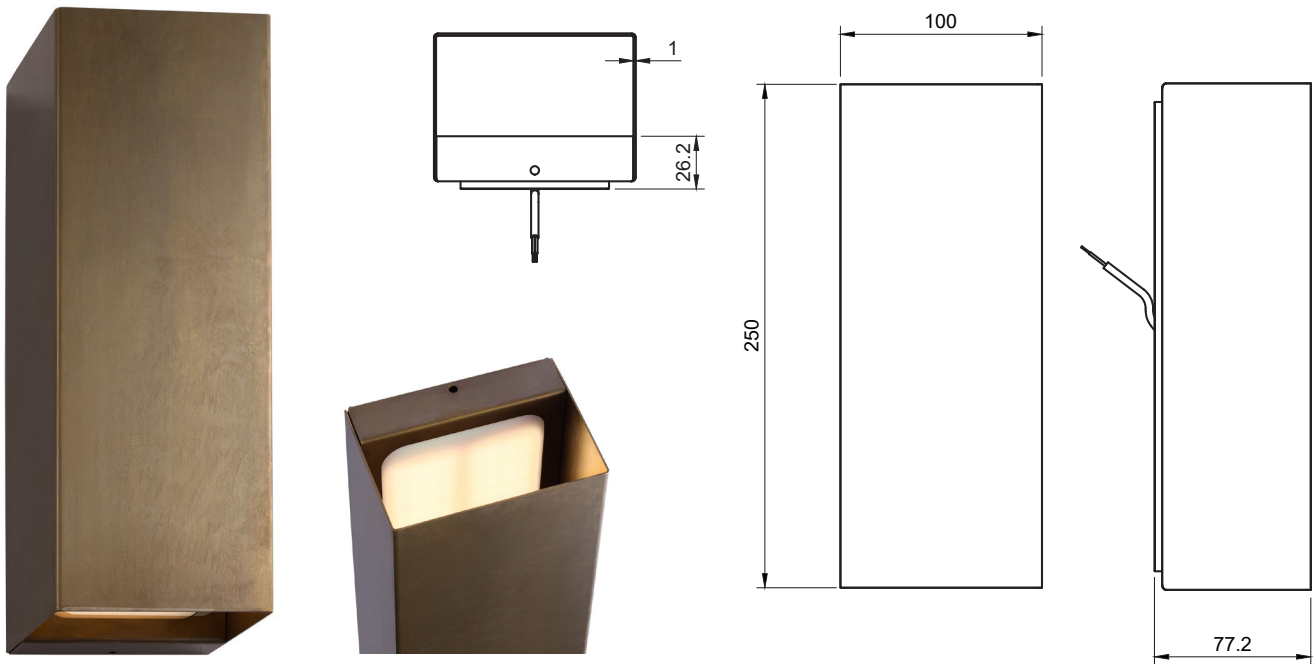

**Description:**

Wall mounted with custom lettering, Up / Down Wall Light, 14Watt COLORS D6240, various colour temperatures, IP44, Machined Solid Brass Aged, Reflector brass folded (Aged), Machined 6061 Aluminium Powder Coated, Pre-fitted exterior rated 500mm lead, surface 'Covert Mounting System'

**Technical:**

LED TYPE	COLORS D6240	CONTROL GEAR	REMOTE
RATED POWER	14W	DIMMING PROTOCOL	DALI - 0-10V - PHASE DIM - ON/OFF
CRI	80	CABLE LENGTH	500MM STANDARD LENGTH
BEAM ANGLES	NOMINATED IN TABLE BELOW	MOUNTING OPTIONS	SURFACE WALL
INPUT POWER	24V	WEIGHT	0.5KG
NOMINAL LUMENS	800lm	HARDWARE	GLAND, CABLE
IP RATING	IP44	CONSTRUCTION	MACHINED METAL & HEATSINK
COLOUR TEMPERATURE	2700K - 3000K - 4000K	WARRANTY	2 YEARS

**Product Generator:** example 2238-AB-D-30-W-14W-DALI-N/A

Model	Finish	Beam Angle	CCT	Mounting	Wattage	Dimming	Accessory
NL2238	AB Aged Brass	D Diffused	27 2700K	W Wall Mounted	14 W / 24V	DALI	N/A
	BR Brushed Brass		30 3000K			0-10V	
	CC Custom		40 4000K			Phase	
						On/Off	