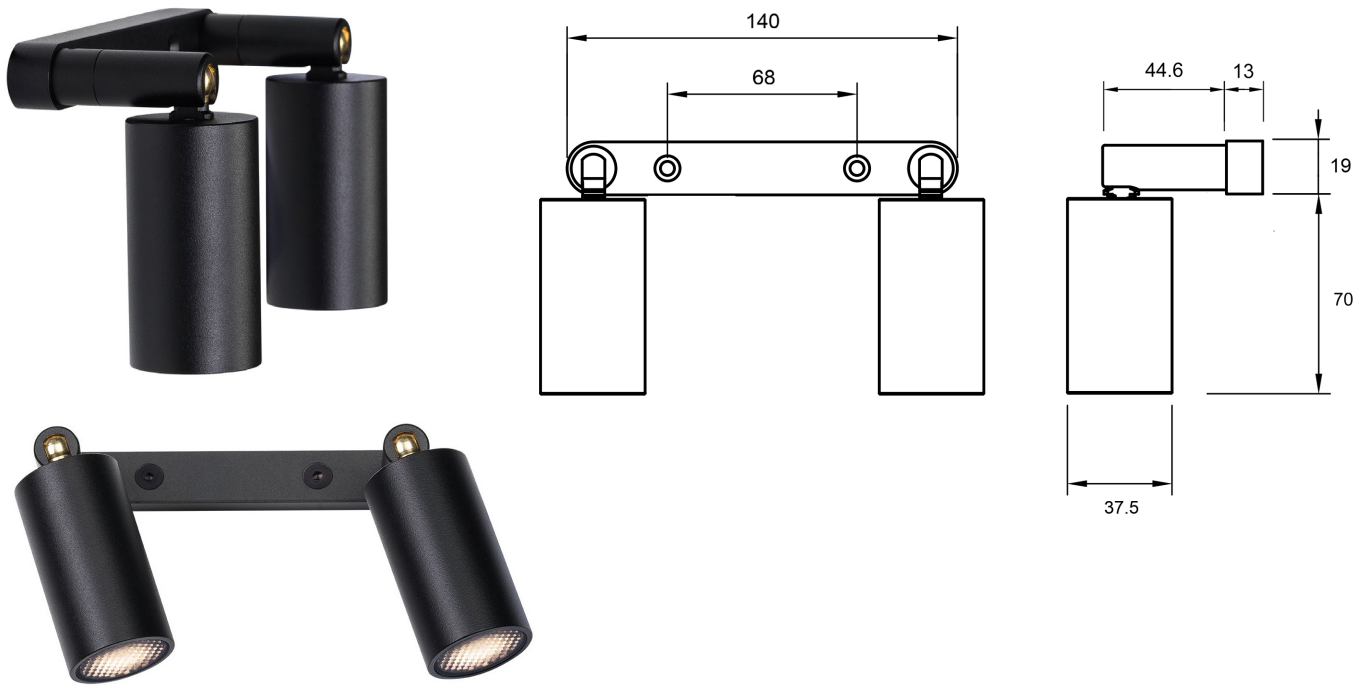

Description:

Belonging to the Twiggy family, the Twiggy Spot Double is a double directional spotlight with single wall bracket mounting supplied with a CREE XLamp XP-G3. Available in various colour temperatures, beam angles and finishes. IP65, Borosilicate Glass Lens, pre-fitted Honey Comb Baffle, pre-fitted 500mm lead.

Technical:

LED TYPE	CREE XLAMP XP-G3	CONTROL GEAR	REMOTE
RATED POWER	2x 1W - 3W	DIMMING PROTOCOL	DALI - 0-10V - PHASE DIM - ON/OFF
CRI	80	CABLE LENGTH	500MM STANDARD LENGTH
BEAM ANGLES	NOMINATED IN TABLE BELOW	MOUNTING OPTIONS	SURFACE WALL / CEILING
INPUT POWER / FORWARD VOLTAGE	24V DC	WEIGHT	ON REQUEST
NOMINAL LUMENS	2x 190lm - 320lm	HARDWARE	GLASS LENS, CABLE
IP RATING	IP65	CONSTRUCTION	MACHINED METAL
COLOUR TEMPERATURE	2700K - 3000K - 4000K	WARRANTY	2 YEARS

Product Generator: example 1609-AB-M-30-F-1W-ON/OFF-N/A

Model	Finish	Beam Angle	CCT	Mounting	Wattage	Dimming	Accessory
NL1609	AB Aged Brass	N Narrow 10°	27 2700K	F Floor	1W / 24V DC	On/Off*	N/A
	BR Brushed Brass	M Medium 21°	30 3000K		3W / 24V DC		
	PB Black	W Wide 33°	40 4000K				
	PW White						
	CC Custom						