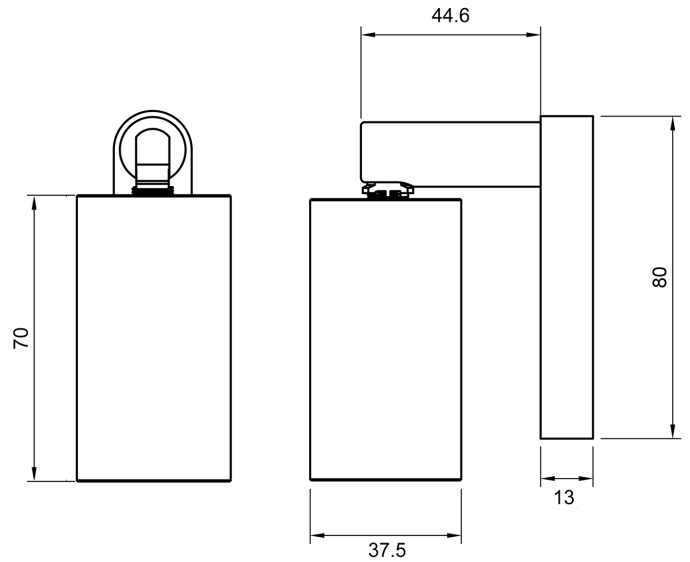

Description:

Belonging to the Twiggy family, the Twiggy Spot Double is a double directional spotlight with single wall bracket mounting supplied with a CREE XLamp XP-G3. Available in various colour temperatures, beam angles and finishes. IP65, Borosilicate Glass Lens, pre-fitted Honey Comb Baffle, pre-fitted 500mm lead.

Technical:

LED TYPE	CREE XLAMP XP-G3	CONTROL GEAR	REMOTE
RATED POWER	1W - 3W	DIMMING PROTOCOL	DALI - 0-10V - PHASE DIM - ON/OFF
CRI	80	CABLE LENGTH	500MM STANDARD LENGTH
BEAM ANGLES	NOMINATED IN TABLE BELOW	MOUNTING OPTIONS	SURFACE WALL / CEILING
INPUT POWER	24VDC	WEIGHT	ON REQUEST
NOMINAL LUMENS	190lm - 320lm	HARDWARE	GLASS LENS, CABLE
IP RATING	IP65	CONSTRUCTION	MACHINED METAL
COLOUR TEMPERATURE	2700K - 3000K - 4000K	WARRANTY	2 YEARS