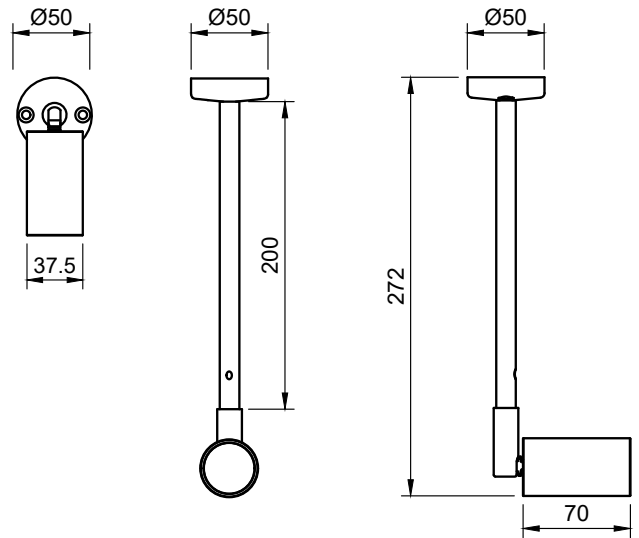

Description:

Belonging to the Twiggy family, the Twiggy Pendant is a single directional rod mounted spotlight ideal for accent lighting. Supplied with a CREE XLamp XP-G3. Available in various colour temperatures, beam angles and finishes. IP65, Borosilicate Glass Lens, pre-fitted Honey Comb Baffle, pre-fitted 500mm lead.

Technical:

LED TYPE	CREE XLAMP XP-G3	CONTROL GEAR	REMOTE
RATED POWER	1W - 3W	DIMMING PROTOCOL	DALI - 0-10V - PHASE DIM - ON/OFF
CRI	80	CABLE LENGTH	500MM STANDARD LENGTH
BEAM ANGLES	NOMINATED IN TABLE BELOW	MOUNTING OPTIONS	SURFACE CEILING
INPUT POWER / FORWARD VOLTAGE	24V DC	WEIGHT	ON REQUEST
NOMINAL LUMENS	190lm - 320lm	HARDWARE	GLASS LENS, CABLE
IP RATING	IP65	CONSTRUCTION	MACHINED METAL
COLOUR TEMPERATURE	2700K - 3000K - 4000K	WARRANTY	2 YEARS

Product Generator: example 1605-AB-M-30-SM-1W-ON/OFF-N/A

Model	Finish	Beam Angle	CCT	Mounting	Wattage	Dimming	Accessory
NL1605	AB Aged Brass	N Narrow 10°	27 2700K	SM Surface Mount	1W / 24V DC	On/Off*	N/A
	BR Brushed Brass	M Medium 21°	30 3000K		3W / 24V DC		
	PB Black	W Wide 33°	40 4000K				
	PW White						
	CC Custom						