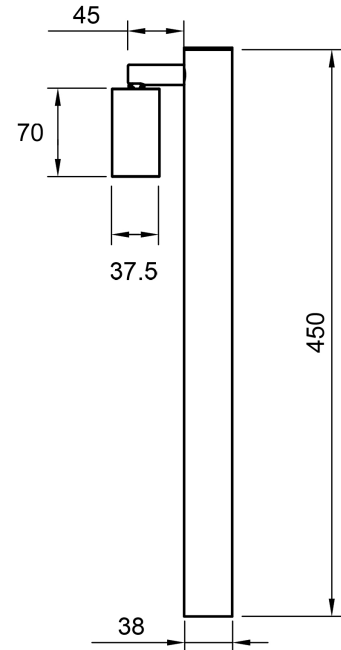

Description:

Belonging to the Twiggy family, the Twiggy Bollard Single is a single directional spotlight pole mounted and supplied with a CREE XLamp XP-G3. Available in various colour temperatures, beam angles and finishes. IP65, Borosilicate Glass Lens, pre-fitted Honey Comb Baffle, pre-fitted 500mm lead.

Technical:

LED TYPE	CREE XLAMP XP-G3	CONTROL GEAR	REMOTE
RATED POWER	1W - 3W	DIMMING PROTOCOL	DALI - 0-10V - PHASE DIM - ON/OFF
CRI	80	CABLE LENGTH	500MM STANDARD LENGTH
BEAM ANGLES	NOMINATED IN TABLE BELOW	MOUNTING OPTIONS	SURFACE FLOOR
INPUT POWER / FORWARD VOLTAGE	24V	WEIGHT	ON REQUEST
NOMINAL LUMENS	190lm - 320lm	HARDWARE	GLASS LENS, CABLE
IP RATING	IP65	CONSTRUCTION	MACHINED METAL
COLOUR TEMPERATURE	2700K - 3000K - 4000K	WARRANTY	2 YEARS