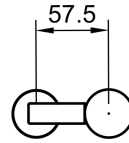

Description:

Belonging to the Twiggy family, the Twiggy Bollard Single is a single directional spotlight pole mounted and supplied with a CREE XLamp XP-G3. Available in various colour temperatures, beam angles and finishes. IP65, Borosilicate Glass Lens, pre-fitted Honey Comb Baffle, pre-fitted 500mm lead.

Technical:

LED TYPE	CREE XLAMP XP-G3	CONTROL GEAR	REMOTE
RATED POWER	1W - 3W	DIMMING PROTOCOL	DALI - 0-10V - PHASE DIM - ON/OFF
CRI	80	CABLE LENGTH	500MM STANDARD LENGTH
BEAM ANGLES	NOMINATED IN TABLE BELOW	MOUNTING OPTIONS	SURFACE FLOOR
INPUT POWER / FORWARD VOLTAGE	24V	WEIGHT	ON REQUEST
NOMINAL LUMENS	190lm - 320lm	HARDWARE	GLASS LENS, CABLE
IP RATING	IP65	CONSTRUCTION	MACHINED METAL
COLOUR TEMPERATURE	2700K - 3000K - 4000K	WARRANTY	2 YEARS