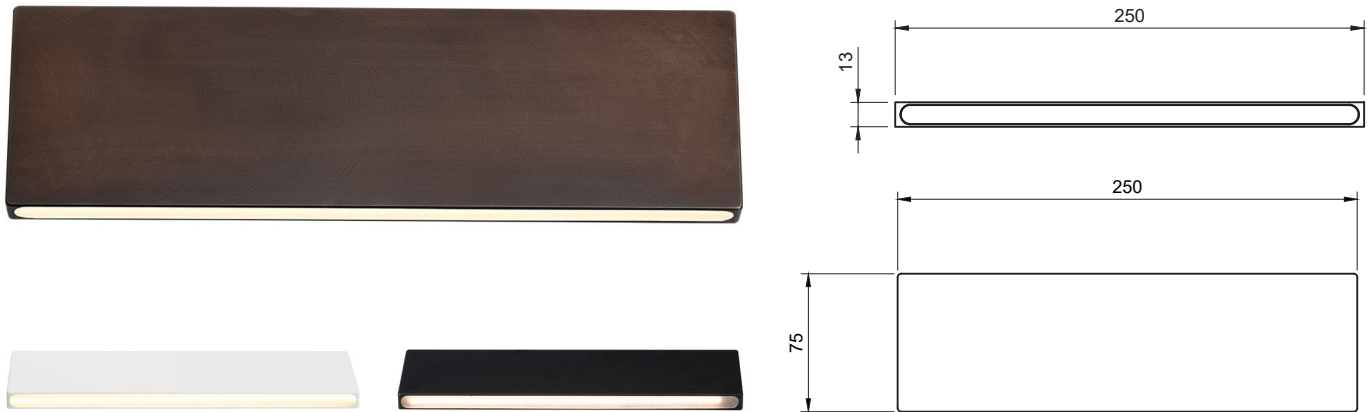

**Description:**

Low Profile Surface mounted Direct Wall Light, Various colour temperatures, IP54, finished in machined solid Brass (Aged) or 6061 Aluminium (Powder Coated), UV stabilized frosted Acrylic diffuser, pre-fitted 500mm lead, remote 24VDC constant voltage, 'Covert Mounting System'

**Technical:**

LED TYPE	COLORS D6240	CONTROL GEAR	REMOTE
RATED POWER	5W	DIMMING PROTOCOL	DALI - 0-10V - PHASE DIM - ON/OFF
CRI	80	CABLE LENGTH	500MM STANDARD LENGTH
BEAM ANGLES	NOMINATED IN TABLE BELOW	MOUNTING OPTIONS	SURFACE
INPUT POWER / FORWARD VOLTAGE	24V DC	WEIGHT	1.2KG
NOMINAL LUMENS	300lm	HARDWARE	GLASS LENS, O-RING, GLAND, CABLE
IP RATING	IP54	CONSTRUCTION	MACHINED METAL & HEATSINK
COLOUR TEMPERATURE	2700K - 3000K - 4000K	WARRANTY	2 YEARS