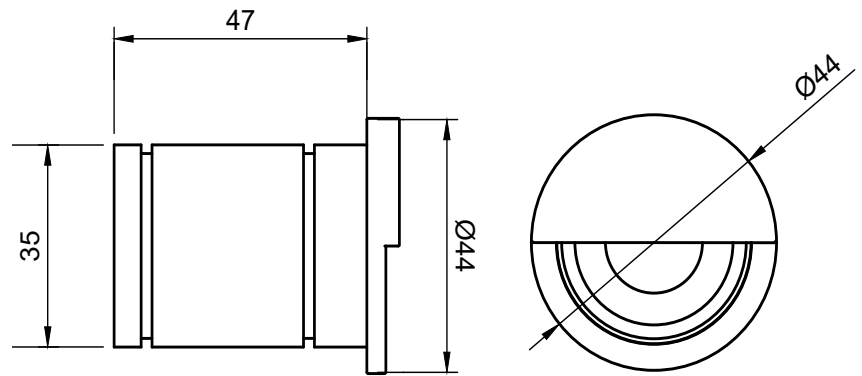

Description:

Recessed, deep baffled with or without Glass Lens cover and hood. Ceiling/Wall/Floor Light, 1Watt to 3Watt CREE XLAMP XP-G3, various colour temperatures available, IP65, Machined Body in solid Brass / Aged Solid Brass, Machined 6061 Aluminium, Double sealed using Nitrile O-Rings, Borosilicate Glass lens, Brass Cable gland, pre-fitted 500mm exterior rated power cable, optional ceiling recess clip / recess sleeve or Surface mount sleeve available separately. Cut-out 35mm.

Technical:

LED TYPE	CREE XLAMP XP-G3	CONTROL GEAR	REMOTE
RATED POWER	1W- 3W	DIMMING PROTOCOL	DALI - 0-10V - PHASE DIM - ON/OFF
CRI	80	CABLE LENGTH	500MM STANDARD LENGTH
BEAM ANGLES	NOMINATED IN TABLE BELOW	MOUNTING OPTIONS	RECESSED
INPUT POWER / FORWARD VOLTAGE	350mA - 700mA / 3V	WEIGHT	0.2KG
NOMINAL LUMENS	190lm - 380lm	HARDWARE	GLASS LENS, O-RING, GLAND, CABLE
IP RATING	IP65	CONSTRUCTION	MACHINED METAL & HEATSINK
COLOUR TEMPERATURE	2700K - 3000K - 4000K	WARRANTY	2 YEARS