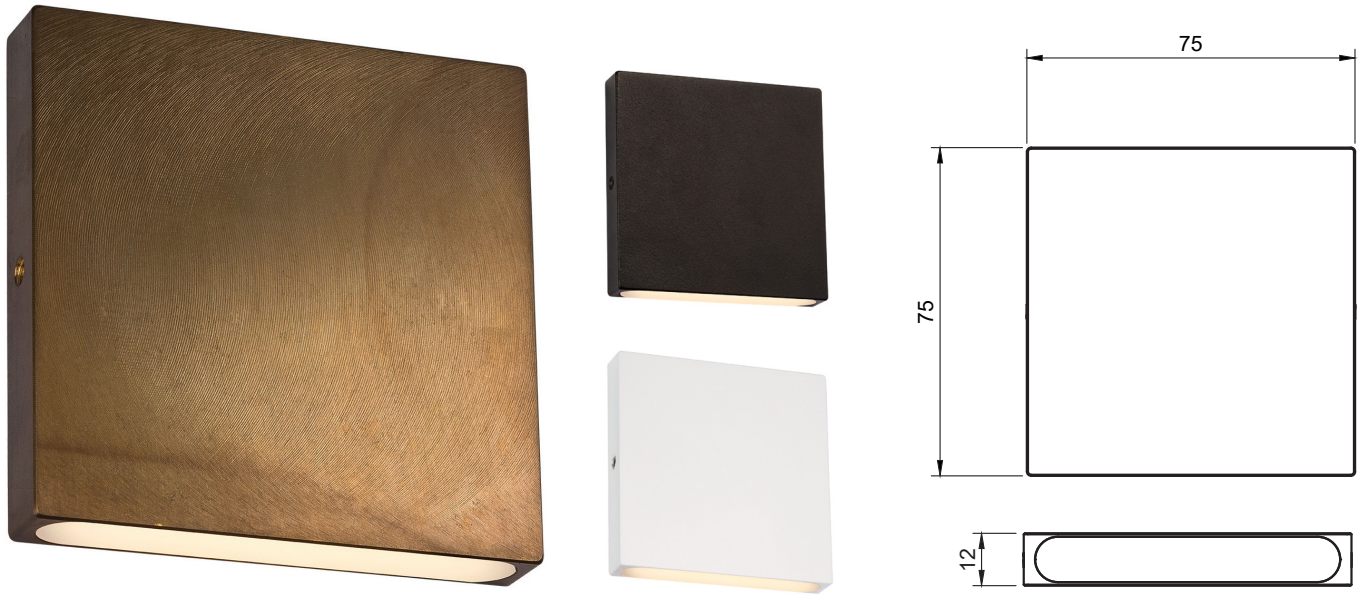

Description:

Low Profile Surface mounted Direct Wall Light, Various colour temperatures, IP54, finished in machined solid Brass (Aged) or 6061 Aluminium (Powder Coated), UV stabilized frosted Acrylic diffuser, pre-fitted 500mm lead, remote 24VDC constant voltage, 'Covert Mounting System'

Technical:

| | | | |
|--------------------|--------------------------|------------------|-----------------------------------|
| LED TYPE | COLORS D6240 | CONTROL GEAR | REMOTE |
| RATED POWER | 1W | DIMMING PROTOCOL | DALI - 0-10V - PHASE DIM - ON/OFF |
| CRI | 80 | CABLE LENGTH | 500MM STANDARD LENGTH |
| BEAM ANGLES | NOMINATED IN TABLE BELOW | MOUNTING OPTIONS | SURFACE |
| INPUT POWER | 24V DC | WEIGHT | 0.2KG |
| NOMINAL LUMENS | 500lm | HARDWARE | GLASS LENS, O-RING, GLAND, CABLE |
| IP RATING | IP54 | CONSTRUCTION | MACHINED METAL & HEATSINK |
| COLOUR TEMPERATURE | 2700K - 3000K - 4000K | WARRANTY | 2 YEARS |

Product Generator: example 1525-AB-D-30-W-5W-DALI-N/A

| Model | Finish | Beam Angle | CCT | Mounting | Wattage | Dimming | Accessory |
|--------|------------------|------------|----------|----------------|-------------|---------|-----------|
| NL1525 | AB Aged Brass | D Diffused | 27 2700K | W Wall Mounted | 1W / 24V DC | DALI | N/A |
| | BR Brushed Brass | | 30 3000K | | | 0-10V | |
| | PD Black | | 40 4000K | | | Phase | |
| | PW White | | | | | On/Off | |
| | CC Custom | | | | | | |