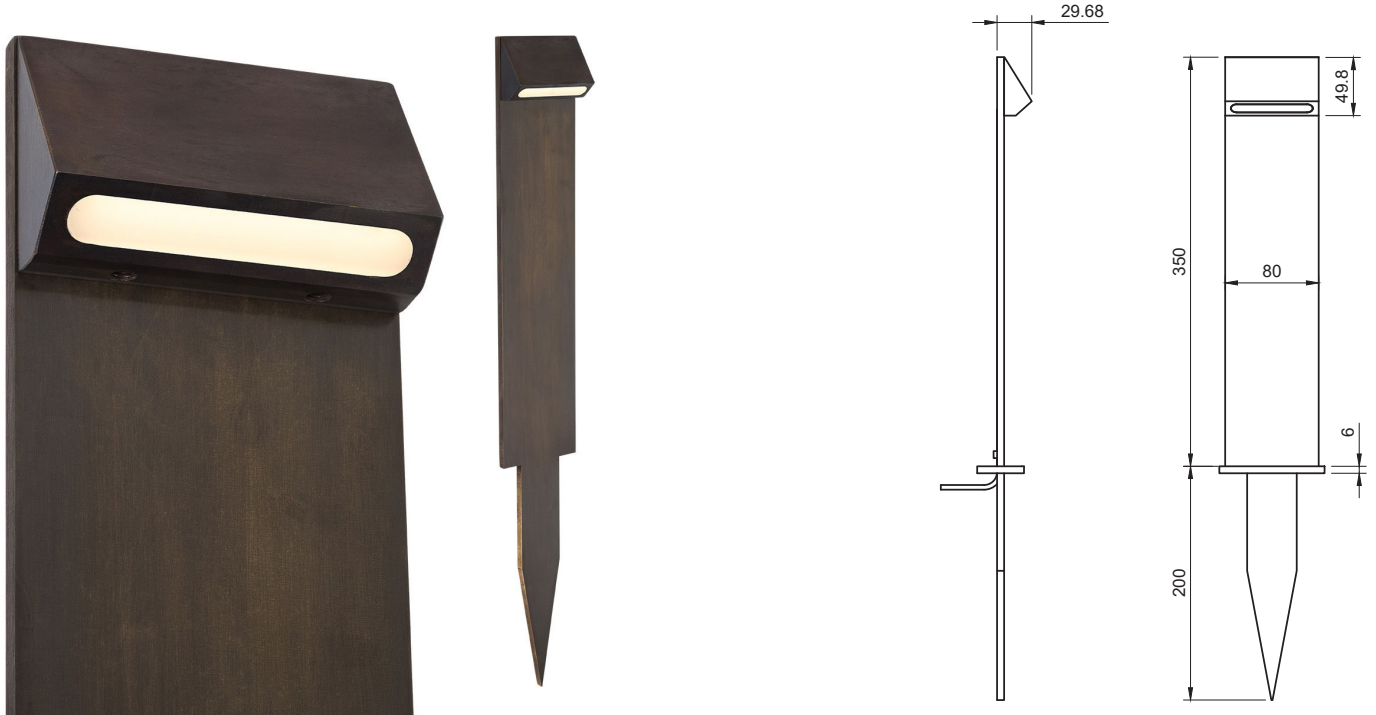

Description:

Garden spike mounted version of the Wallaroo Wall Light fitted with COLORS D6240 LED, Various colour temperatures available, finished in Brass (Aged), pre-fitted Borosilicate Glass Lens, 500mm lead, remote driver. IP65 rated.

Technical:

LED TYPE	COLORS D6240	CONTROL GEAR	REMOTE
RATED POWER	1W	DIMMING PROTOCOL	DALI - 0-10V - PHASE DIM - ON/OFF
CRI	80	CABLE LENGTH	500MM STANDARD LENGTH
BEAM ANGLES	NOMINATED IN TABLE BELOW	MOUNTING OPTIONS	GARDEN SPIKE
INPUT POWER	24V DC	WEIGHT	ON REQUEST
NOMINAL LUMENS	120lm	HARDWARE	GLASS LENS, GLAND, CABLE
IP RATING	IP65	CONSTRUCTION	MACHINED METAL & HEATSINK
COLOUR TEMPERATURE	2700K - 3000K - 4000K	WARRANTY	2 YEARS

Product Generator: example NL1518-AB-D-30-F-1W-DALI-N/A

Model	Finish	Beam Angle	CCT	Mounting	Wattage	Dimming	Accessory
NL1518CV	AB Aged Brass	D Diffused	27 2700K	F Floor	1W / 24V DC	DALI	N/A
	BR Brushed Brass		30 3000K			0-10V	
	PB Black		40 4000K			Phase	
	PW White					On/Off	
	CC Custom						