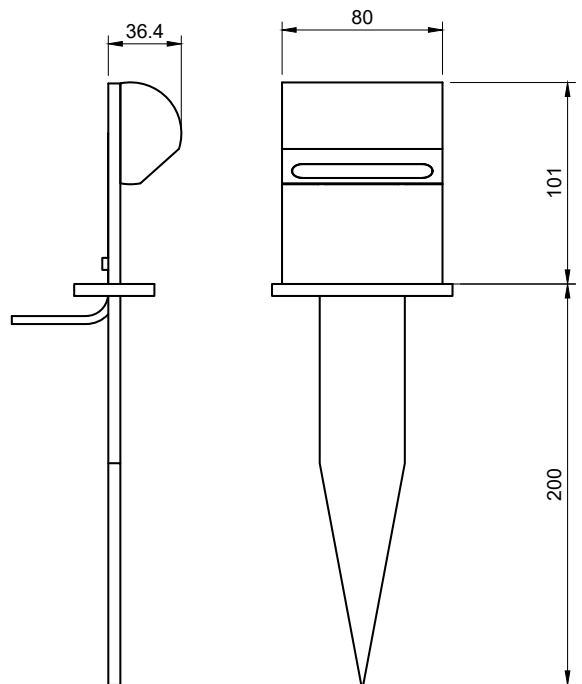

Description:

Garden spike mounted version of the Wallaroo Bullnose Wall Light fitted with COLORS D6240 LED, Various colour temperatures available, finished in Brass (Aged), pre-fitted Borosilicate Glass Lens, 500mm lead, remote driver. IP65 rated.

Technical:

LED TYPE	COLORS D6240	CONTROL GEAR	REMOTE
RATED POWER	1W	DIMMING PROTOCOL	DALI - 0-10V - PHASE DIM - ON/OFF
CRI	80	CABLE LENGTH	500MM STANDARD LENGTH
BEAM ANGLES	NOMINATED IN TABLE BELOW	MOUNTING OPTIONS	GARDEN SPIKE
INPUT POWER	24V DC	WEIGHT	ON REQUEST
NOMINAL LUMENS	120lm	HARDWARE	GLASS LENS, GLAND, CABLE
IP RATING	IP65	CONSTRUCTION	MACHINED METAL & HEATSINK
COLOUR TEMPERATURE	2700K - 3000K - 4000K	WARRANTY	2 YEARS