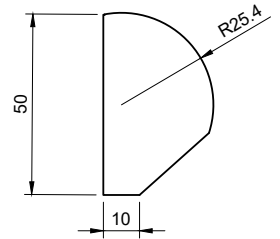

**Technical:**

LED TYPE	COLORS D6240	CONTROL GEAR	REMOTE
RATED POWER	1W	DIMMING PROTOCOL	DALI - 0-10V - PHASE DIM - ON/OFF
CRI	80	CABLE LENGTH	500MM STANDARD LENGTH
BEAM ANGLES	NOMINATED IN TABLE BELOW	MOUNTING OPTIONS	WALL MOUNTED
INPUT POWER	24V DC	WEIGHT	0.2KG
NOMINAL LUMENS	120lm	HARDWARE	GLASS LENS, GLAND, CABLE
IP RATING	IP65	CONSTRUCTION	MACHINED METAL & HEATSINK
COLOUR TEMPERATURE	2700K - 3000K - 4000K	WARRANTY	2 YEARS