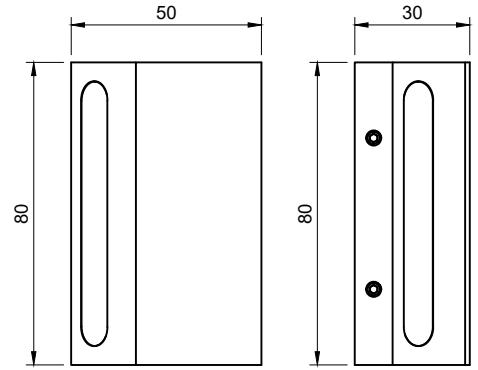

**Description:**

Wall mounted luminaire with bullnose front designed for lighting pathways and stairs fitted with COLORS D6240 LED, Various colour temperatures available, various finishes available, pre-fitted Borosilicate Glass Lens, 500mm lead, remote driver. IP65 rated.

**Technical:**

LED TYPE	COLORS D6240	CONTROL GEAR	REMOTE
RATED POWER	1W	DIMMING PROTOCOL	DALI - 0-10V - PHASE DIM - ON/OFF
CRI	80	CABLE LENGTH	500MM STANDARD LENGTH
BEAM ANGLES	NOMINATED IN TABLE BELOW	MOUNTING OPTIONS	WALL MOUNTED
INPUT POWER	24V DC	WEIGHT	0.2KG
NOMINAL LUMENS	120lm	HARDWARE	GLASS LENS, GLAND, CABLE
IP RATING	IP65	CONSTRUCTION	MACHINED METAL & HEATSINK
COLOUR TEMPERATURE	2700K - 3000K - 4000K	WARRANTY	2 YEARS