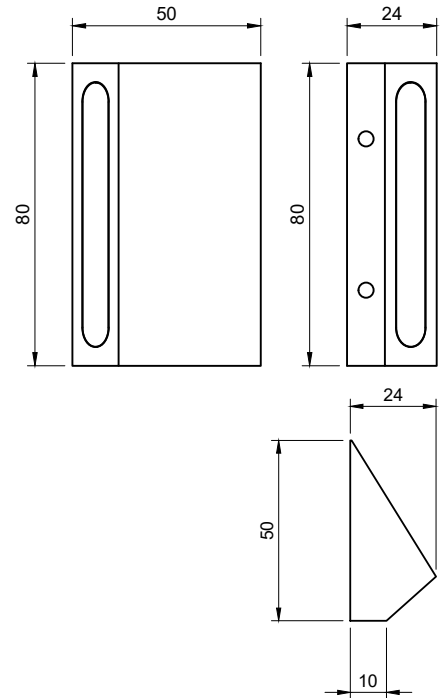

Description:

Wall mounted luminaire designed for lighting pathways and stairs fitted with COLORS D6240 LED, Various colour temperatures available, various finishes available, pre-fitted Borosilicate Glass Lens, 500mm lead, remote driver. IP65 rated.

Technical:

LED TYPE	COLORS D6240	CONTROL GEAR	REMOTE
RATED POWER	1W	DIMMING PROTOCOL	DALI - 0-10V - PHASE DIM - ON/OFF
CRI	80	CABLE LENGTH	500MM STANDARD LENGTH
BEAM ANGLES	NOMINATED IN TABLE BELOW	MOUNTING OPTIONS	WALL MOUNTED
INPUT POWER	24V DC	WEIGHT	XXKG
NOMINAL LUMENS	120lm	HARDWARE	GLASS LENS, GLAND, CABLE
IP RATING	IP65	CONSTRUCTION	MACHINED METAL & HEATSINK
COLOUR TEMPERATURE	2700K - 3000K - 4000K	WARRANTY	2 YEARS

Product Generator: example NL1515-AB-D-30-W-1W-DALI-N/A

Model	Finish	Beam Angle	CCT	Mounting	Wattage	Dimming	Accessory
NL1515	AB Aged Brass	D Diffused	27 2700K	W Wall	1W / 24V DC	DALI	N/A
	BR Brushed Brass		30 3000K			0-10V	
	PB Black		40 4000K			Phase	
	BW White					On/Off	
	CC Custom						