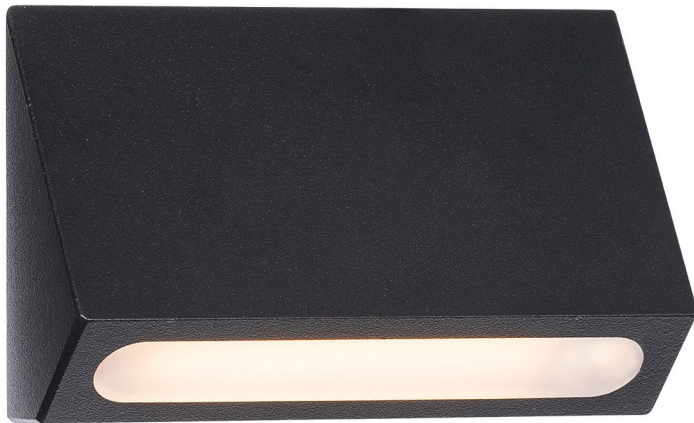

Description:

Wall mounted luminaire designed for lighting pathways and stairs fitted with COLORS D6240 LED, Various colour temperatures available, various finishes available, pre-fitted Borosilicate Glass Lens, 500mm lead, remote driver. IP65 rated.

Technical:

LED TYPE	COLORS D6240	CONTROL GEAR	REMOTE
RATED POWER	1W	DIMMING PROTOCOL	DALI - 0-10V - PHASE DIM - ON/OFF
CRI	80	CABLE LENGTH	500MM STANDARD LENGTH
BEAM ANGLES	NOMINATED IN TABLE BELOW	MOUNTING OPTIONS	WALL MOUNTED
INPUT POWER	24V DC	WEIGHT	XXKG
NOMINAL LUMENS	120lm	HARDWARE	GLASS LENS, GLAND, CABLE
IP RATING	IP65	CONSTRUCTION	MACHINED METAL & HEATSINK
COLOUR TEMPERATURE	2700K - 3000K - 4000K	WARRANTY	2 YEARS

Product Generator: example NL1515-AB-D-30-W-1W-DALI-N/A

Model	Finish	Beam Angle	CCT	Mounting	Wattage	Dimming	Accessory
NL1515	AB Aged Brass	D Diffused	27 2700K	W Wall	1W / 24V DC	DALI	N/A
	BR Brushed Brass		30 3000K			0-10V	
	PB Black		40 4000K			Phase	
	BW White					On/Off	
	CC Custom						