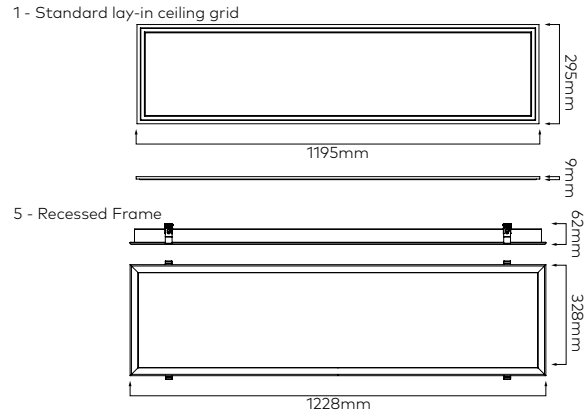

# 295x1195mm Panel

## Specification

<b>Dimensions (Lay-in)</b>	295x1195mm
<b>Dimensions (Recessed)</b>	328x1128x62mm Cut-out : 305x1205mm
<b>Luminaire material</b>	Aluminium
<b>IP Rating</b>	IP44 standard IP65 Option
<b>Output</b>	36W : 3300lm 48W : 4500lm
<b>CCT</b>	2700°K 3000°K 4000°K 6-6500°K
<b>CRI</b>	>80Ra
<b>Drive current</b>	36W : 900mA 48W : 1.2A

## Ordering Information example 6920.12132

Model	Finish	LED CCT	Driver	Power	Mounting	IP Rating
6920. 295x1195mm	1 White	2 2700°K	1 Non-dimming	3 36W	1 Standard lay-in ceiling grid	IP44
		3 3000°K	2 Phase dimming	4 48W	2 Surface mount frame	6 IP65
		4 4000°K	3 0-10V Dimming		3 Suspended	
		6 6-6500°K	4 DALI Dimming		5 Recessed frame	