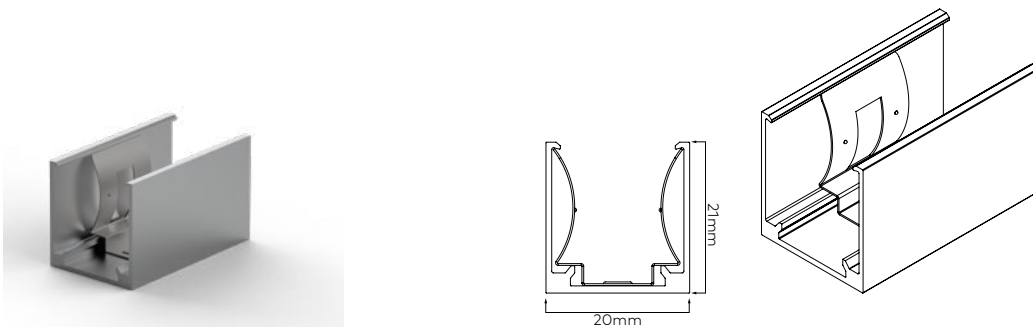

FLEX LOCKING

FLEX 10 HORIZONTAL

ORDERING INFORMATION

MODEL	TYPE	LENGTH	
63S10H Neon Flex 10 Horizontal	LP Locking Profile	.0035	35mm
		.1000	1000mm
63S10H	LP		

FLEX 15 HORIZONTAL AND VERTICAL

ORDERING INFORMATION

MODEL	TYPE	LENGTH	
63S15X Neon Flex 15 Horizontal and Vertical	LP Locking Profile	.0035	35mm
		.1000	1000mm
63S15X	LP		

FLEX 16 HORIZONTAL AND VERTICAL

ORDERING INFORMATION

MODEL	TYPE	LENGTH	
63S16X Neon Flex 16 Horizontal and Vertical	LP Locking Profile	.0035	35mm
		.1000	1000mm
63S16X	LP		