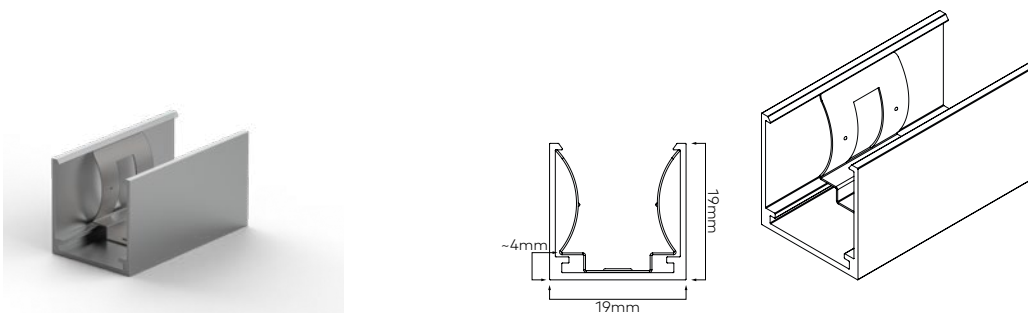

FLEX LOCKING

FLEX 10 HORIZONTAL

ORDERING INFORMATION

MODEL	TYPE	LENGTH	
63S10H Neon Flex 10 Horizontal	LP Locking Profile	.0035	35mm
		.1000	1000mm
63S10H	LP		

FLEX 15 HORIZONTAL AND VERTICAL

ORDERING INFORMATION

MODEL	TYPE	LENGTH	
63S15X Neon Flex 15 Horizontal and Vertical	LP Locking Profile	.0035	35mm
		.1000	1000mm
63S15X	LP		

FLEX 16 HORIZONTAL AND VERTICAL

ORDERING INFORMATION

MODEL	TYPE	LENGTH	
63S16X Neon Flex 16 Horizontal and Vertical	LP Locking Profile	.0035	35mm
		.1000	1000mm
63S16X	LP		