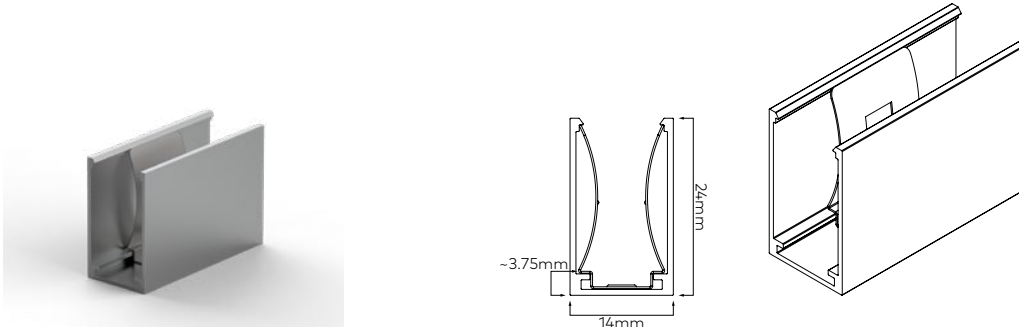

FLEX LOCKING

FLEX 10 HORIZONTAL

ORDERING INFORMATION

MODEL	TYPE	LENGTH	
63S10H Neon Flex 10 Horizontal	LP Locking Profile	.0035	35mm
		.1000	1000mm
63S10H	LP		

FLEX 15 HORIZONTAL AND VERTICAL

ORDERING INFORMATION

MODEL	TYPE	LENGTH	
63S15X Neon Flex 15 Horizontal and Vertical	LP Locking Profile	.0035	35mm
		.1000	1000mm
63S15X	LP		

FLEX 16 HORIZONTAL AND VERTICAL

ORDERING INFORMATION

MODEL	TYPE	LENGTH	
63S16X Neon Flex 16 Horizontal and Vertical	LP Locking Profile	.0035	35mm
		.1000	1000mm
63S16X	LP		