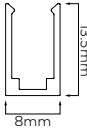

FLEX ALUMINIUM

FLEX 5 HORIZONTAL

ORDERING INFORMATION

MODEL	TYPE	LENGTH	
63S05H Neon Flex 5 Horizontal	AP Aluminium profile	.0020	20mm
		.1000	1000mm
63S05H	AP		

FLEX 6 HORIZONTAL

ORDERING INFORMATION

MODEL	TYPE	LENGTH	
63S06H Neon Flex 6 Horizontal	AP Aluminium profile	.0020	20mm
		.1000	1000mm
63S06H	AP		

FLEX 10 VERTICAL

ORDERING INFORMATION

MODEL	TYPE	LENGTH	
63S10V Neon Flex 10 Vertical	AP Aluminium profile	.0030	30mm
		.1000	1000mm
63S10V	AP		

FLEX 10 VERTICAL DOMED

ORDERING INFORMATION

MODEL	TYPE	LENGTH	
63S10VD Neon Flex 10 Vertical Domed	AP Aluminium profile	.0030	30mm
		.1000	1000mm
63S10VD	AP		

FLEX ALUMINIUM

FLEX 12 HORIZONTAL

ORDERING INFORMATION

MODEL	TYPE	LENGTH	
63S12H Neon Flex 12 Horizontal	AP Aluminium profile	.0020	20mm
		.1000	1000mm
63S12H	AP		

FLEX 15 HORIZONTAL AND VERTICAL

ORDERING INFORMATION

MODEL	TYPE	LENGTH	
63S15X Neon Flex 15	AP Aluminium profile	.0030	30mm
		.1000	1000mm
63S15X	AP		

FLEX 20 VERTICAL

ORDERING INFORMATION

MODEL	TYPE	LENGTH	
63S20V Neon Flex 20 Vertical	AP Aluminium profile	.0030	30mm
		.1000	1000mm
63S20V	AP		