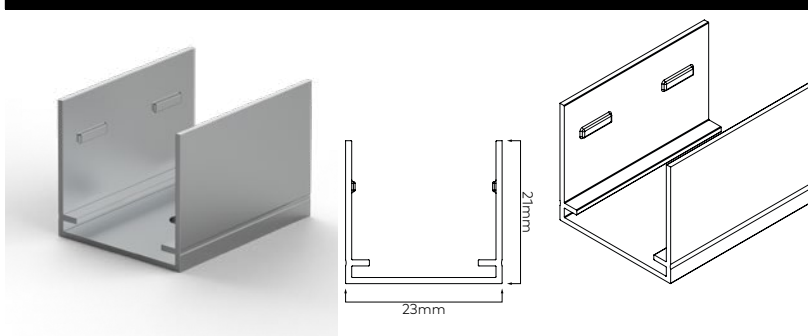

FLEX 20 VERTICAL DOMED

ORDERING INFORMATION

MODEL	TYPE	LENGTH	
63S20VD Neon Flex 20 Vertical Domed	AP Aluminium profile	.0030	30mm
		.1000	1000mm
63S20VD	AP