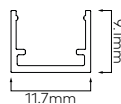

FLEX ALUMINIUM

FLEX 5 HORIZONTAL

ORDERING INFORMATION

MODEL	TYPE	LENGTH	
63S05H Neon Flex 5 Horizontal	AP Aluminium profile	.0020	20mm
		.1000	1000mm
63S05H	AP		

FLEX 6 HORIZONTAL

ORDERING INFORMATION

MODEL	TYPE	LENGTH	
63S06H Neon Flex 6 Horizontal	AP Aluminium profile	.0020	20mm
		.1000	1000mm
63S06H	AP		

FLEX 10 VERTICAL

ORDERING INFORMATION

MODEL	TYPE	LENGTH	
63S10V Neon Flex 10 Vertical	AP Aluminium profile	.0030	30mm
		.1000	1000mm
63S10V	AP		

FLEX 10 VERTICAL DOMED

ORDERING INFORMATION

MODEL	TYPE	LENGTH	
63S10VD Neon Flex 10 Vertical Domed	AP Aluminium profile	.0030	30mm
		.1000	1000mm
63S10VD	AP		

FLEX ALUMINIUM

FLEX 12 HORIZONTAL

ORDERING INFORMATION

MODEL	TYPE	LENGTH	
63S12H Neon Flex 12 Horizontal	AP Aluminium profile	.0020	20mm
		.1000	1000mm
63S12H	AP		

FLEX 15 HORIZONTAL AND VERTICAL

ORDERING INFORMATION

MODEL	TYPE	LENGTH	
63S15X Neon Flex 15	AP Aluminium profile	.0030	30mm
		.1000	1000mm
63S15X	AP		

FLEX 20 VERTICAL

ORDERING INFORMATION

MODEL	TYPE	LENGTH	
63S20V Neon Flex 20 Vertical	AP Aluminium profile	.0030	30mm
		.1000	1000mm
63S20V	AP		