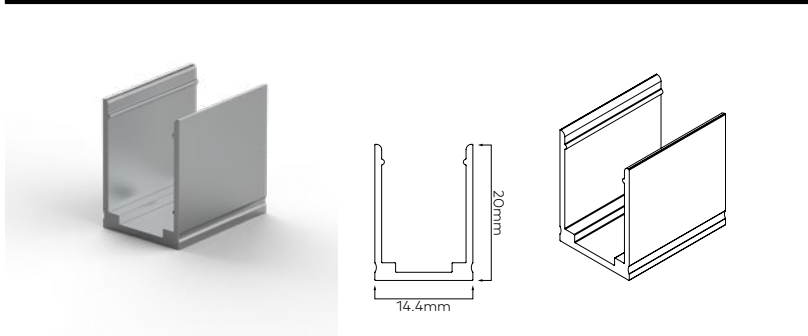

FLEX 10 VERTICAL

ORDERING INFORMATION

MODEL	TYPE	LENGTH	
63S10V Neon Flex 10 Vertical	AP Aluminium profile	.0030	30mm
		.1000	1000mm
63S10V	AP		

FLEX 10 VERTICAL DOMED

ORDERING INFORMATION

MODEL	TYPE	LENGTH	
63S10VD Neon Flex 10 Vertical Domed	AP Aluminium profile	.0030	30mm
		.1000	1000mm
63S10VD	AP		

FLEX ALUMINIUM

FLEX 12 HORIZONTAL

ORDERING INFORMATION

MODEL	TYPE	LENGTH	
63S12H Neon Flex 12 Horizontal	AP Aluminium profile	.0020	20mm
		.1000	1000mm
63S12H	AP		

FLEX 15 HORIZONTAL AND VERTICAL

ORDERING INFORMATION