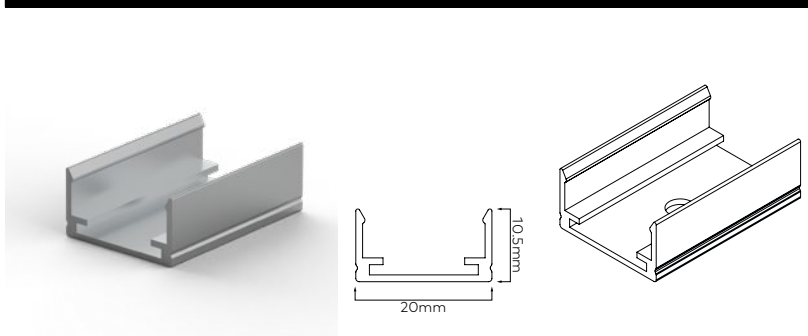

FLEX 10 VERTICAL

ORDERING INFORMATION

MODEL	TYPE	LENGTH	
63S10V Neon Flex 10 Vertical	AP Aluminium profile	.0030	30mm
		.1000	1000mm
63S10V	AP		

FLEX 10 VERTICAL DOMED

ORDERING INFORMATION

MODEL	TYPE	LENGTH	
63S10VD Neon Flex 10 Vertical Domed	AP Aluminium profile	.0030	30mm
		.1000	1000mm
63S10VD	AP		

FLEX ALUMINIUM

FLEX 12 HORIZONTAL

ORDERING INFORMATION

MODEL	TYPE	LENGTH	
63S12H Neon Flex 12 Horizontal	AP Aluminium profile	.0020	20mm
		.1000	1000mm
63S12H	AP		

FLEX 15 HORIZONTAL AND VERTICAL

ORDERING INFORMATION

MODEL	TYPE	LENGTH	
63S15X Neon Flex 15	AP Aluminium profile	.0030	30mm
		.1000	1000mm
63S15X	AP		

FLEX 20 VERTICAL

ORDERING INFORMATION

MODEL	TYPE	LENGTH	
63S20V Neon Flex 20 Vertical	AP Aluminium profile	.0030	30mm
		.1000	1000mm
63S20V	AP		