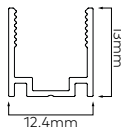

FLEX ALUMINIUM

FLEX 5 HORIZONTAL

ORDERING INFORMATION

MODEL	TYPE	LENGTH	
63S05H Neon Flex 5 Horizontal	AP Aluminium profile	.0020	20mm
		.1000	1000mm
63S05H	AP		

FLEX 6 HORIZONTAL

ORDERING INFORMATION

MODEL	TYPE	LENGTH	
63S06H Neon Flex 6 Horizontal	AP Aluminium profile	.0020	20mm
		.1000	1000mm
63S06H	AP		

FLEX 10 VERTICAL

ORDERING INFORMATION

MODEL	TYPE	LENGTH	
63S10V Neon Flex 10 Vertical	AP Aluminium profile	.0030	30mm
		.1000	1000mm
63S10V	AP		

FLEX 10 VERTICAL DOMED

ORDERING INFORMATION

MODEL	TYPE	LENGTH	
63S10VD Neon Flex 10 Vertical Domed	AP Aluminium profile	.0030	30mm
		.1000	1000mm
63S10VD	AP		

FLEX ALUMINIUM

FLEX 12 HORIZONTAL

ORDERING INFORMATION

MODEL	TYPE	LENGTH	
63S12H Neon Flex 12 Horizontal	AP Aluminium profile	.0020	20mm
		.1000	1000mm
63S12H	AP		

FLEX 15 HORIZONTAL AND VERTICAL

ORDERING INFORMATION

MODEL	TYPE	LENGTH	
63S15X Neon Flex 15	AP Aluminium profile	.0030	30mm
		.1000	1000mm
63S15X	AP		

FLEX 20 VERTICAL

ORDERING INFORMATION

MODEL	TYPE	LENGTH	
63S20V Neon Flex 20 Vertical	AP Aluminium profile	.0030	30mm
		.1000	1000mm
63S20V	AP		