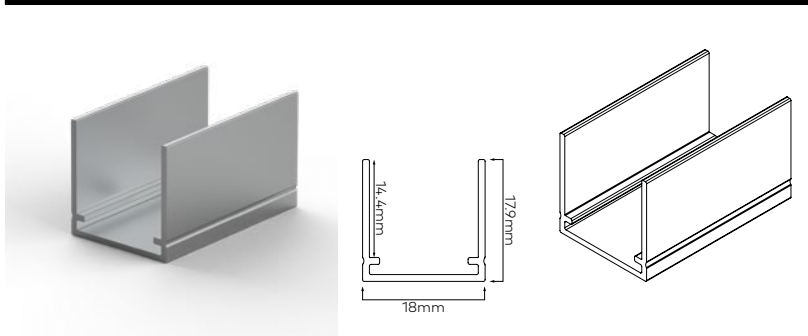

FLEX 10 VERTICAL

ORDERING INFORMATION

MODEL	TYPE	LENGTH	
63S10V Neon Flex 10 Vertical	AP Aluminium profile	.0030	30mm
		.1000	1000mm
63S10V	AP		

FLEX 10 VERTICAL DOMED

ORDERING INFORMATION

MODEL	TYPE	LENGTH	
63S10VD Neon Flex 10 Vertical Domed	AP Aluminium profile	.0030	30mm
		.1000	1000mm
63S10VD	AP		

FLEX ALUMINIUM

FLEX 12 HORIZONTAL

ORDERING INFORMATION

MODEL	TYPE	LENGTH	
63S12H Neon Flex 12 Horizontal	AP Aluminium profile	.0020	20mm
		.1000	1000mm
63S12H	AP		

FLEX 15 HORIZONTAL AND VERTICAL

ORDERING INFORMATION

MODEL	TYPE	LENGTH	
63S15X Neon Flex 15	AP Aluminium profile	.0030	30mm
		.1000	1000mm
63S15X	AP		

FLEX 20 VERTICAL

ORDERING INFORMATION

MODEL	TYPE	LENGTH	
63S20V Neon Flex 20 Vertical	AP Aluminium profile	.0030	30mm
		.1000	1000mm
63S20V	AP		