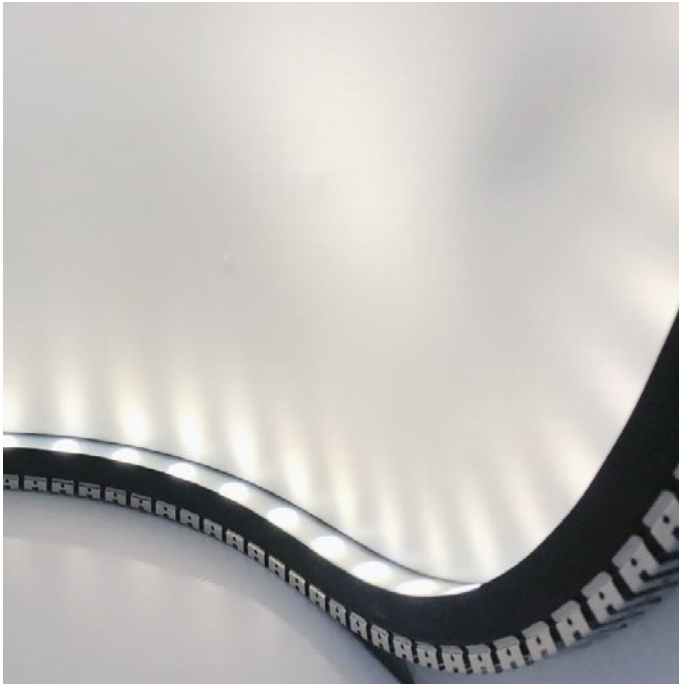

FLEX WALL WASHER - RGBW

LUMINAIRE SPECIFICATION

| | |
|------------------------------|---|
| Dimensions | Flex : 25x26mm 25x29mm with fixings |
| Maximum length | 5m Length = n cut intervals + 35mm |
| Cut interval | 250mm |
| LED pitch | 41.5mm |
| Minimum bend diameter | >400mm (Bendable in both planes) |
| Material | Silicone |
| Mounting | Surface |
| IP Rating | IP67 |
| Optional accessories | Aluminium profile Stainless steel flexible profile |

LED SPECIFICATION

| | |
|---------------------------|---|
| LED Wattage | 24W/m |
| LED Qty | 24/m |
| CCT | RGBW 2700K, 3000K, 4000K, 6000K options |
| Optics | 25°, 40°, 30x55° |
| Lumen package | Red : 160 lm/m Green : 480 lm/m Blue : 150 lm/m White (3000K) : 350 lm/m |
| Binning | 3 Step |
| Driver requirement | Constant voltage |
| Voltage | 24VDC |

ORDERING INFORMATION

| MODEL | JACKET | CCT | LED TYPE | CABLE ENTRY | CONNECTOR IP | CABLE LENGTH | LENGTH |
|--------------|--------|---------|-------------------|-------------|--------------|--------------|-----------------------|
| 63S2526L25 | 25° | 1 White | RGBW27 RGBW-2700K | S24 24W/m | E End | 7 IP67 | .XXXX Length in mm |
| 63S2526L40 | 40° | 2 Black | RGBW30 RGBW-3000K | | | | |
| | | | RGBW40 RGBW-4000K | | | | |
| 63S2526L3055 | 30x55° | | RGBW60 RGBW-6000K | | | | |
| | | | S24 | E | 7 | | |