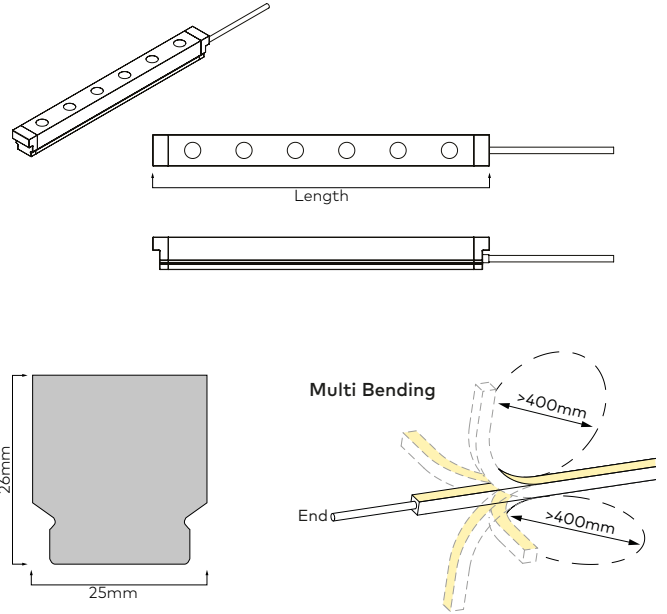

FLEX WALL WASHER - RGBW

LUMINAIRE SPECIFICATION

| | |
|------------------------------|---|
| Dimensions | Flex : 25x26mm 25x29mm with fixings |
| Maximum length | 5m Length = n cut intervals + 35mm |
| Cut interval | 250mm |
| LED pitch | 41.5mm |
| Minimum bend diameter | >400mm (Bendable in both planes) |
| Material | Silicone |
| Mounting | Surface |
| IP Rating | IP67 |
| Optional accessories | Aluminium profile Stainless steel flexible profile |

LED SPECIFICATION

| | |
|---------------------------|---|
| LED Wattage | 24W/m |
| LED Qty | 24/m |
| CCT | RGBW 2700K, 3000K, 4000K, 6000K options |
| Optics | 25°, 40°, 30x55° |
| Lumen package | Red : 160 lm/m Green : 480 lm/m Blue : 150 lm/m White (3000K) : 350 lm/m |
| Binning | 3 Step |
| Driver requirement | Constant voltage |
| Voltage | 24VDC |

ORDERING INFORMATION

| MODEL | JACKET | CCT | LED TYPE | CABLE ENTRY | CONNECTOR IP | CABLE LENGTH | LENGTH |
|--------------|--------|---------|-------------------|-------------|--------------|--------------|-----------------------|
| 63S2526L25 | 25° | 1 White | RGBW27 RGBW-2700K | S24 24W/m | E End | 7 IP67 | .XXXX Length in mm |
| 63S2526L40 | 40° | 2 Black | RGBW30 RGBW-3000K | | | | |
| | | | RGBW40 RGBW-4000K | | | | |
| 63S2526L3055 | 30x55° | | RGBW60 RGBW-6000K | | | | |
| | | | S24 | E | 7 | | |