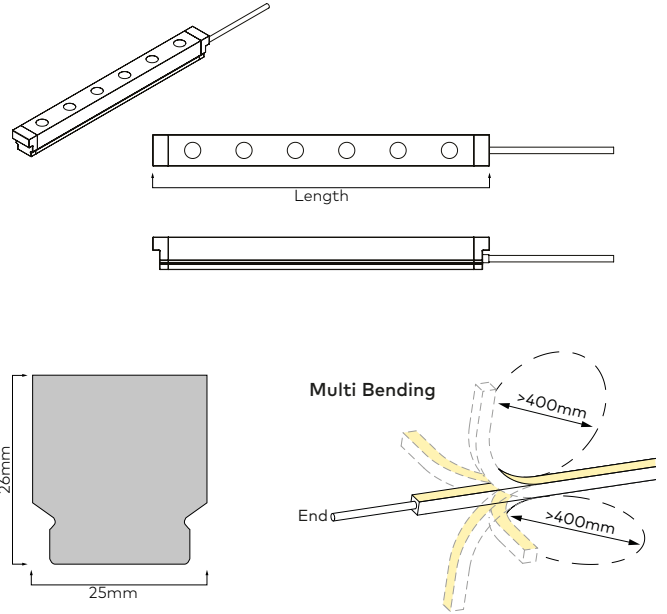

FLEX WALL WASHER - PIXEL DMX RGBW

LUMINAIRE SPECIFICATION

Dimensions	Flex : 25x26mm 25x29mm with fixings
Maximum length	5m Length = n cut intervals + 35mm
Cut interval	250mm
LED pitch	41.5mm
Minimum bend diameter	>400mm (Bendable in both planes)
Material	Silicone
Mounting	Surface
IP Rating	IP67
Optional accessories	Aluminium profile Stainless steel flexible profile

LED SPECIFICATION

LED Wattage	24W/m
LED Qty	24/m
Pixels	4/m DMX (16 addresses/m)
CCT	RGBW 2700K, 3000K, 4000K, 6000K options
Optics	25°, 40°, 30x55°
Lumen package	Red : 160 lm/m Green : 480 lm/m Blue : 150 lm/m White : 350lm/m (3000K)
Driver requirement	Constant voltage
Voltage	24VDC

ORDERING INFORMATION

MODEL	JACKET	CCT	LED TYPE	CABLE ENTRY	CONNECTOR IP	CABLE LENGTH	LENGTH	
63S2526L25	25°	1 White	RGBW27 RGBW-2700K	DMX04P24 24W/m 4P/m	E End	7 IP67	003 0.3m	.XXXX
63S2526L40	40°	2 Black	RGBW30 RGBW-3000K				010 1m	Length in mm
63S2526L3055	30x55°		RGBW40 RGBW-4000K				030 3m	
			RGBW60 RGBW-6000K				050 5m	
						100 10m		
			DMX04P24	E	7			