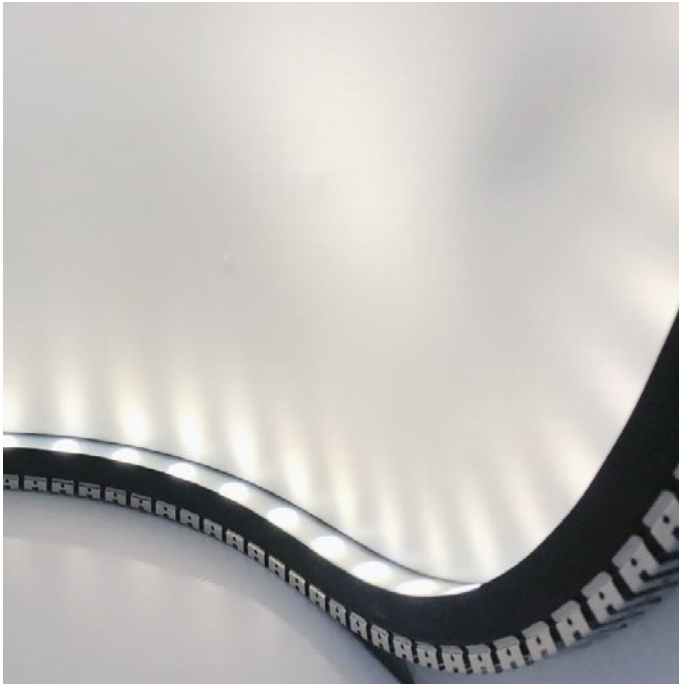

FLEX WALL WASHER - PIXEL DMX RGBW

LUMINAIRE SPECIFICATION

Dimensions	Flex : 25x26mm 25x29mm with fixings
Maximum length	5m Length = n cut intervals + 35mm
Cut interval	250mm
LED pitch	41.5mm
Minimum bend diameter	>400mm (Bendable in both planes)
Material	Silicone
Mounting	Surface
IP Rating	IP67
Optional accessories	Aluminium profile Stainless steel flexible profile

LED SPECIFICATION

LED Wattage	24W/m
LED Qty	24/m
Pixels	4/m DMX (16 addresses/m)
CCT	RGBW 2700K, 3000K, 4000K, 6000K options
Optics	25°, 40°, 30x55°
Lumen package	Red : 160 lm/m Green : 480 lm/m Blue : 150 lm/m White : 350lm/m (3000K)
Driver requirement	Constant voltage
Voltage	24VDC

ORDERING INFORMATION

MODEL	JACKET	CCT	LED TYPE	CABLE ENTRY	CONNECTOR IP	CABLE LENGTH	LENGTH	
63S2526L25	25°	1 White	RGBW27 RGBW-2700K	DMX04P24 24W/m 4P/m	E End	7 IP67	003 0.3m	.XXXX
63S2526L40	40°	2 Black	RGBW30 RGBW-3000K				010 1m	Length in mm
63S2526L3055	30x55°		RGBW40 RGBW-4000K				030 3m	
			RGBW60 RGBW-6000K				050 5m	
						100 10m		
			DMX04P24	E	7			