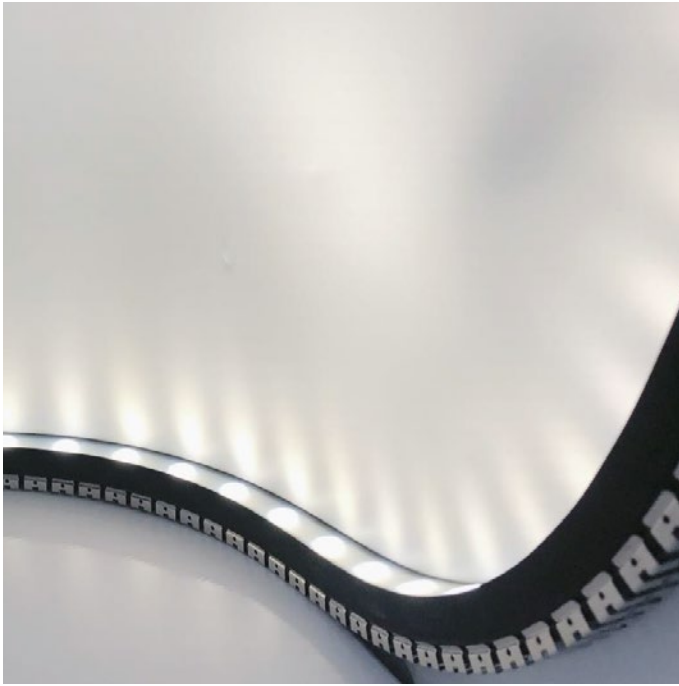

FLEX WALL WASHER

LUMINAIRE SPECIFICATION

Dimensions	Flex : 25x26mm 25x29mm with fixings
Maximum length	5m Length = n cut intervals + 35mm
Cut interval	250mm
LED pitch	41.5mm
Minimum bend diameter	>400mm (Bendable in both planes)
Material	Silicone
Mounting	Surface
IP Rating	IP67
Optional accessories	Aluminium profile Stainless steel flexible profile

LED SPECIFICATION

LED Wattage	24W/m
LED Qty	24/m
CCT	2700K, 3000K, 4000K, 6000K
CRI	>90Ra
Optics	25°, 40°, 30x55°
Lumen package	2700K : 1260 lm/m 3000K : 1350 lm/m 4000K : 1440 lm/m 6000K : 1485 lm/m
Binning	3 Step
Driver requirement	Constant voltage
Voltage	24VDC

ORDERING INFORMATION

MODEL	JACKET	CRI	CCT	LED TYPE	CABLE ENTRY	CONNECTOR IP	CABLE LENGTH	LENGTH	
63S2526L25	25°	1 White	C CRI >90	27 2700K	S24 24W/m	E End	7 IP67	003 0.3m	.XXXX Length in mm
63S2526L40	40°							2 Black	
63S2526L3055	30x55°							030 3m	
								050 5m	
								100 10m	
		C		S24	E	7			