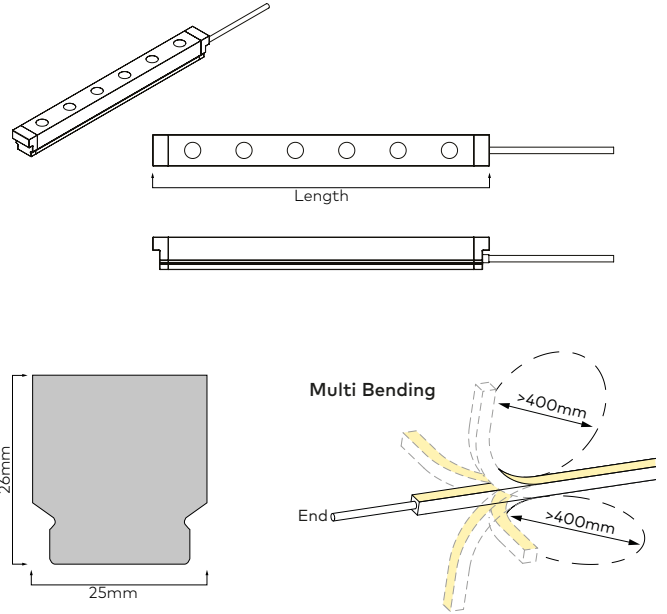

FLEX WALL WASHER

LUMINAIRE SPECIFICATION

Dimensions	Flex : 25x26mm 25x29mm with fixings
Maximum length	5m Length = n cut intervals + 35mm
Cut interval	250mm
LED pitch	41.5mm
Minimum bend diameter	>400mm (Bendable in both planes)
Material	Silicone
Mounting	Surface
IP Rating	IP67
Optional accessories	Aluminium profile Stainless steel flexible profile

LED SPECIFICATION

LED Wattage	24W/m
LED Qty	24/m
CCT	2700K, 3000K, 4000K, 6000K
CRI	>90Ra
Optics	25°, 40°, 30x55°
Lumen package	2700K : 1260 lm/m 3000K : 1350 lm/m 4000K : 1440 lm/m 6000K : 1485 lm/m
Binning	3 Step
Driver requirement	Constant voltage
Voltage	24VDC

ORDERING INFORMATION

MODEL	JACKET	CRI	CCT	LED TYPE	CABLE ENTRY	CONNECTOR IP	CABLE LENGTH	LENGTH	
63S2526L25	25°	1 White	C CRI >90	27 2700K	S24 24W/m	E End	7 IP67	003 0.3m	.XXXX Length in mm
63S2526L40	40°							2 Black	
63S2526L3055	30x55°							030 3m	
								050 5m	
								100 10m	
		C		S24	E	7			