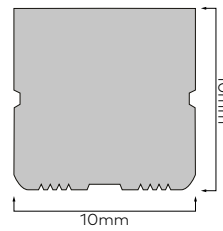

## FLEX HC 10X10 VERTICAL BEND HIGH OUTPUT

### LUMINAIRE SPECIFICATION

<b>Width</b>	10 mm
<b>Height</b>	10 mm
<b>Maximum length</b>	7 m and 15 m options
<b>Cut interval</b>	7 m max : 62.5 mm 15 m max. : 50 mm
<b>Minimum bend diameter</b>	Vertical : Ø100 mm
<b>Material</b>	Silicone with integral honeycomb anti glare feature
<b>Mounting</b>	Surface
<b>IP Rating</b>	IP67
<b>Protection</b>	UV, flame, salt and chlorine resistant
<b>Standards</b>	EN/AS/NZS 60598-2-1, 62031, 62471
<b>Warranty</b>	5 Years

### ORDERING INFORMATION

MODEL	JACKET	CCT	LED TYPE	CABLE ENTRY	CONNECTOR IP	CABLE LENGTH	LENGTH
63S1010HCHOV Neon Flex 10 HC	2 Black	C18 1800K C24 2400K C27 2700K C30 3000K C35 3500K C40 4000K C60 6000K	S10 10 W/m (7 m max.) L10 10 W/m (15 m max.)	E End B Bottom SL Side Left SR Side Right	7 IP67	003 0.3m 010 1m 030 3m 050 5m 100 10m	.XXXX Length in mm
63S1010HCHOV	2				7		