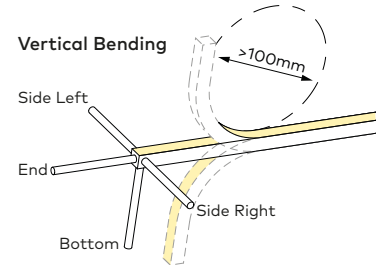

## FLEX HC 10X10 VERTICAL BEND HIGH OUTPUT

### LUMINAIRE SPECIFICATION

<b>Width</b>	10 mm
<b>Height</b>	10 mm
<b>Maximum length</b>	7 m and 15 m options
<b>Cut interval</b>	7 m max : 62.5 mm 15 m max. : 50 mm
<b>Minimum bend diameter</b>	Vertical : Ø100 mm
<b>Material</b>	Silicone with integral honeycomb anti glare feature
<b>Mounting</b>	Surface
<b>IP Rating</b>	IP67
<b>Protection</b>	UV, flame, salt and chlorine resistant
<b>Standards</b>	EN/AS/NZS 60598-2-1, 62031, 62471
<b>Warranty</b>	5 Years

### ORDERING INFORMATION

MODEL	JACKET	CCT	LED TYPE	CABLE ENTRY	CONNECTOR IP	CABLE LENGTH	LENGTH
63S1010HCHOV Neon Flex 10 HC	2 Black	C18 1800K C24 2400K C27 2700K C30 3000K C35 3500K C40 4000K C60 6000K	S10 10 W/m (7 m max.) L10 10 W/m (15 m max.)	E End B Bottom SL Side Left SR Side Right	7 IP67	003 0.3m 010 1m 030 3m 050 5m 100 10m	.XXXX Length in mm
63S1010HCHOV	2				7		