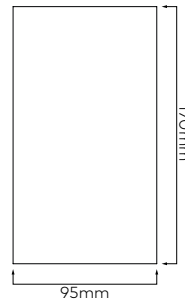

### LUMINAIRE SPECIFICATION

<b>Height</b>	Refer to line drawing
<b>Bezel</b>	Ø95mm
<b>Length</b>	170mm
<b>Mounting</b>	Surface, pendant rod and pedant wire options
<b>Luminaire material</b>	Aluminium with textured powder coat finish
<b>Light source</b>	LED with interchangeable LED and optics
<b>Driver</b>	Integral
<b>IP Rating</b>	IP20 & IP44 Options
<b>Accessories</b>	Honeycomb louvre Frosted lens Spread lens